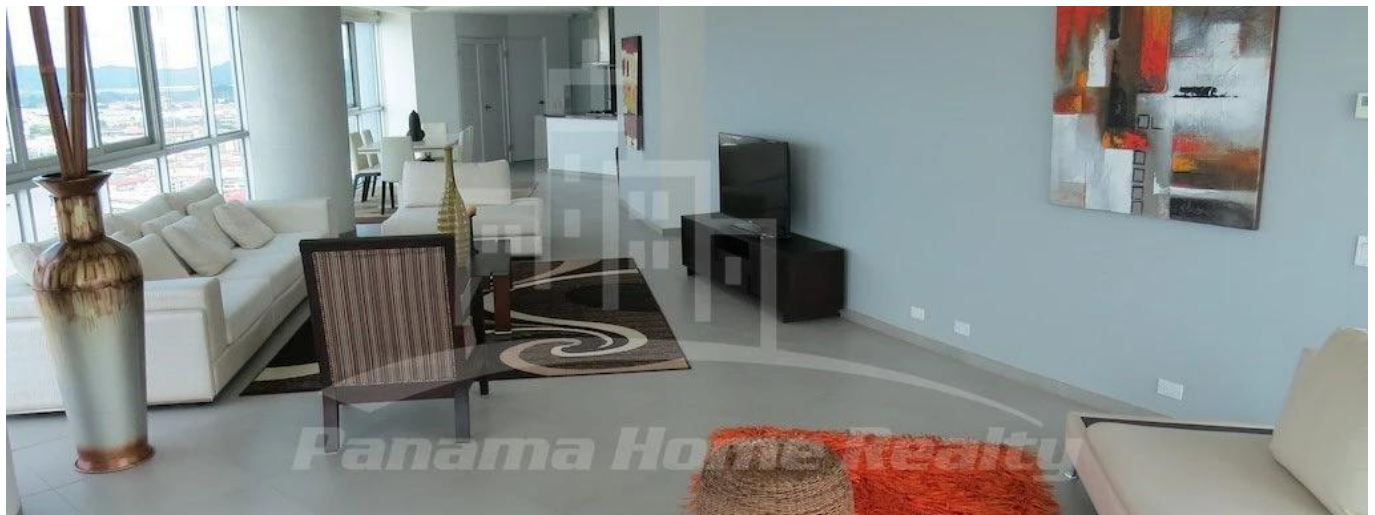

Pavlina Srubarova

Panama Home Realty

Panamá, Panama - Hora local

📞 +507 66986850

Panama Home Realty offering luxury apartments in Club which is located in the heart of Panama's Business Center. This project extends along Avenida Balboa allowing for an amazing experience and panoramic views of the Pacific Ocean and the Panama City skyline. Panama Home Realty is offering luxury apartments in Club Tower spacious one, two or three bedrooms apartments for sale or for rent, A / B / C / D / E available in high or low levels. Each apartment comes with appliances, including washing center (washer and dryer), dishwasher, microwave, stove with grease extractor, fridge. All units have a fantastic sea view and 2 or 3 balconies. Club Tower is destined to be a premier address. The building stands 57 stories high with 210 lusciously designed residential units with top-of-the-line finishes and amenities. Entering the building, you are immediately greeted with an elegant porte-cochere, flanked with a magnificent waterfall, landscaping, and reflecting pools. Along with the beautiful surroundings, the Club Tower has 24-hour covered valet parking service, a welcoming concierge service and door attendant, and full security services with monitored cameras. The security service is also present in our high-speed, semi-private elevators. The units of the Club Tower Panama were designed with ease and comfort in mind. Balboa Avenue itself is surrounded by the Bay of Panama to the north and the most prestigious, flourishing regions in Panama, including Punta Pacifica and Punta Paitilla to the East, and the Casco Viejo Historic Center and Amador to the West. The Club Tower is also conveniently located 20 minutes from the Panama Tocumen International Airport. Two-story Grand Entrance Lobby with Porte Cochere, magnificent waterfall, elegantly landscaped entryway and reflecting pools. 24 hour covered valet parking service, concierge service, door attendant and full-security service with monitored cameras. Security controlled high speed semi private elevators. Two level glass walled high-tech fitness center overlooking the Island Oasis pool lounge and with amazing views of the bay. Lushly designed Island Oasis pool lounge with sunrise and sunset infinity edge pools, private cabanas and views overlooking the bay and the city. Private landscaped gardens of lush palm groves and tropical plants with play ground for children. Fully equipped fitness center and spa. Grand ballroom. Bussiness and conference center. The Club Tower Panama features a Private Nautical Club with boating and fishing vessels the Explorer and the Escapade to be used at your availability all year long, providing for all your boating needs such as rental, storage, repair and maintenance.