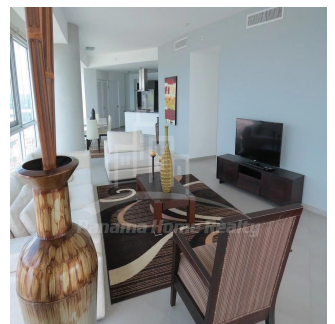

Pavlina Srubarova

Panama Home Realty

Panamá, Panama - Hora local

📞 +507 66986850

Panama Home Realty offering luxury apartments in Club which is located in the heart of Panama's Business Center. This project extends along Avenida Balboa allowing for an amazing experience and panoramic views of the Pacific Ocean and the Panama City skyline. Panama Home Realty is offering luxury apartments in Club Tower spacious one, two or three bedrooms apartments for sale or for rent, A / B / C / D / E available in high or low levels. Each apartment comes with appliances, including washing center (washer and dryer), dishwasher, microwave, stove with grease extractor, fridge. All units have a fantastic sea view and 2 or 3 balconies. Club Tower is destined to be a premier address. The building stands 57 stories high with 210 lusciously designed residential units with top-of-the-line finishes and amenities. Entering the building, you are immediately greeted with an elegant porte-cochere, flanked with a magnificent waterfall, landscaping, and reflecting pools. Along with the beautiful surroundings, the Club Tower has 24-hour covered valet parking service, a welcoming concierge service and door attendant, and full security services with monitored cameras. The security service is also present in our high-speed, semi-private elevators. The units of the Club Tower Panama were designed with ease and comfort in mind. Balboa Avenue itself is surrounded by the Bay of Panama to the north and the most prestigious, flourishing regions in Panama, including Punta Pacifica and Punta Paitilla to the East, and the Casco Viejo Historic Center and Amador to the West. The Club Tower is also conveniently located 20 minutes from the Panama Tocumen International Airport. Two-story Grand Entrance Lobby with Porte Cochere, magnificent waterfall, elegantly landscaped entryway and reflecting pools. 24 hour covered valet parking service, concierge service, door attendant and full-security service with monitored cameras. Security controlled high speed semi private elevators. Two level glass walled high-tech fitness center overlooking the Island Oasis pool lounge and with amazing views of the bay. Lushly designed Island Oasis pool lounge with sunrise and sunset infinity edge pools, private cabanas and views overlooking the bay and the city. Private landscaped gardens of lush palm groves and tropical plants with play ground for children. Fully equipped fitness center and spa. Grand ballroom. Bussiness and conference center. The Club Tower Panama features a Private Nautical Club with boating and fishing vessels the Explorer and the Escapade to be used at your availability all year long, providing for all your boating needs such as rental, storage, repair and maintenance.