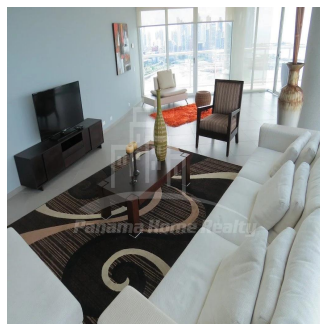

Pavlina Srubarova

Panama Home Realty

Panamá, Panama - Hora local

📞 +507 66986850

Panama Home Realty offering luxury apartments in Club which is located in the heart of Panama's Business Center. This project extends along Avenida Balboa allowing for an amazing experience and panoramic views of the Pacific Ocean and the Panama City skyline. Panama Home Realty is offering luxury apartments in Club Tower spacious one, two or three bedrooms apartments for sale or for rent, A / B / C / D / E available in high or low levels. Each apartment comes with appliances, including washing center (washer and dryer), dishwasher, microwave, stove with grease extractor, fridge. All units have a fantastic sea view and 2 or 3 balconies. Club Tower is destined to be a premier address. The building stands 57 stories high with 210 lusciously designed residential units with top-of-the-line finishes and amenities. Entering the building, you are immediately greeted with an elegant porte-cochere, flanked with a magnificent waterfall, landscaping, and reflecting pools. Along with the beautiful surroundings, the Club Tower has 24-hour covered valet parking service, a welcoming concierge service and door attendant, and full security services with monitored cameras. The security service is also present in our high-speed, semi-private elevators. The units of the Club Tower Panama were designed with ease and comfort in mind. Balboa Avenue itself is surrounded by the Bay of Panama to the north and the most prestigious, flourishing regions in Panama, including Punta Pacifica and Punta Paitilla to the East, and the Casco Viejo Historic Center and Amador to the West. The Club Tower is also conveniently located 20 minutes from the Panama Tocumen International Airport. Two-story Grand Entrance Lobby with Porte Cochere, magnificent waterfall, elegantly landscaped entryway and reflecting pools. 24 hour covered valet parking service, concierge service, door attendant and full-security service with monitored cameras. Security controlled high speed semi private elevators. Two level glass walled high-tech fitness center overlooking the Island Oasis pool lounge and with amazing views of the bay. Lushly designed Island Oasis pool lounge with sunrise and sunset infinity edge pools, private cabanas and views overlooking the bay and the city. Private landscaped gardens of lush palm groves and tropical plants with play ground for children. Fully equipped fitness center and spa. Grand ballroom. Bussiness and conference center. The Club Tower Panama features a Private Nautical Club with boating and fishing vessels the Explorer and the Escapade to be used at your availability all year long, providing for all your boating needs such as rental, storage, repair and maintenance.