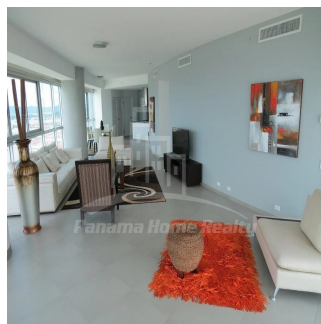

Pavlina Srubarova

Panama Home Realty

Panamá, Panama - Hora local

📞 +507 66986850

Panama Home Realty offering luxury apartments in Club which is located in the heart of Panama's Business Center. This project extends along Avenida Balboa allowing for an amazing experience and panoramic views of the Pacific Ocean and the Panama City skyline. Panama Home Realty is offering luxury apartments in Club Tower spacious one, two or three bedrooms apartments for sale or for rent, A / B / C / D / E available in high or low levels. Each apartment comes with appliances, including washing center (washer and dryer), dishwasher, microwave, stove with grease extractor, fridge. All units have a fantastic sea view and 2 or 3 balconies. Club Tower is destined to be a premier address. The building stands 57 stories high with 210 lusciously designed residential units with top-of-the-line finishes and amenities. Entering the building, you are immediately greeted with an elegant porte-cochere, flanked with a magnificent waterfall, landscaping, and reflecting pools. Along with the beautiful surroundings, the Club Tower has 24-hour covered valet parking service, a welcoming concierge service and door attendant, and full security services with monitored cameras. The security service is also present in our high-speed, semi-private elevators. The units of the Club Tower Panama were designed with ease and comfort in mind. Balboa Avenue itself is surrounded by the Bay of Panama to the north and the most prestigious, flourishing regions in Panama, including Punta Pacifica and Punta Paitilla to the East, and the Casco Viejo Historic Center and Amador to the West. The Club Tower is also conveniently located 20 minutes from the Panama Tocumen International Airport. Two-story Grand Entrance Lobby with Porte Cochere, magnificent waterfall, elegantly landscaped entryway and reflecting pools. 24 hour covered valet parking service, concierge service, door attendant and full-security service with monitored cameras. Security controlled high speed semi private elevators. Two level glass walled high-tech fitness center overlooking the Island Oasis pool lounge and with amazing views of the bay. Lushly designed Island Oasis pool lounge with sunrise and sunset infinity edge pools, private cabanas and views overlooking the bay and the city. Private landscaped gardens of lush palm groves and tropical plants with play ground for children. Fully equipped fitness center and spa. Grand ballroom. Bussiness and conference center. The Club Tower Panama features a Private Nautical Club with boating and fishing vessels the Explorer and the Escapade to be used at your availability all year long, providing for all your boating needs such as rental, storage, repair and maintenance.