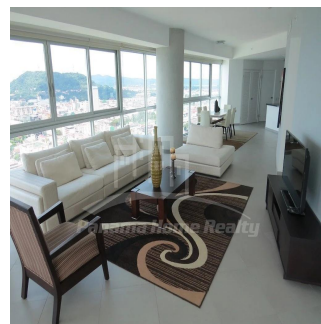

Pavlina Srubarova

Panama Home Realty

Panamá, Panama - Hora local

📞 +507 66986850

Panama Home Realty offering luxury apartments in Club which is located in the heart of Panama's Business Center. This project extends along Avenida Balboa allowing for an amazing experience and panoramic views of the Pacific Ocean and the Panama City skyline. Panama Home Realty is offering luxury apartments in Club Tower spacious one, two or three bedrooms apartments for sale or for rent, A / B / C / D / E available in high or low levels. Each apartment comes with appliances, including washing center (washer and dryer), dishwasher, microwave, stove with grease extractor, fridge. All units have a fantastic sea view and 2 or 3 balconies. Club Tower is destined to be a premier address. The building stands 57 stories high with 210 lusciously designed residential units with top-of-the-line finishes and amenities. Entering the building, you are immediately greeted with an elegant porte-cochere, flanked with a magnificent waterfall, landscaping, and reflecting pools. Along with the beautiful surroundings, the Club Tower has 24-hour covered valet parking service, a welcoming concierge service and door attendant, and full security services with monitored cameras. The security service is also present in our high-speed, semi-private elevators. The units of the Club Tower Panama were designed with ease and comfort in mind. Balboa Avenue itself is surrounded by the Bay of Panama to the north and the most prestigious, flourishing regions in Panama, including Punta Pacifica and Punta Paitilla to the East, and the Casco Viejo Historic Center and Amador to the West. The Club Tower is also conveniently located 20 minutes from the Panama Tocumen International Airport. Two-story Grand Entrance Lobby with Porte Cochere, magnificent waterfall, elegantly landscaped entryway and reflecting pools. 24 hour covered valet parking service, concierge service, door attendant and full-security service with monitored cameras. Security controlled high speed semi private elevators. Two level glass walled high-tech fitness center overlooking the Island Oasis pool lounge and with amazing views of the bay. Lushly designed Island Oasis pool lounge with sunrise and sunset infinity edge pools, private cabanas and views overlooking the bay and the city. Private landscaped gardens of lush palm groves and tropical plants with play ground for children. Fully equipped fitness center and spa. Grand ballroom. Bussiness and conference center. The Club Tower Panama features a Private Nautical Club with boating and fishing vessels the Explorer and the Escapade to be used at your availability all year long, providing for all your boating needs such as rental, storage, repair and maintenance.