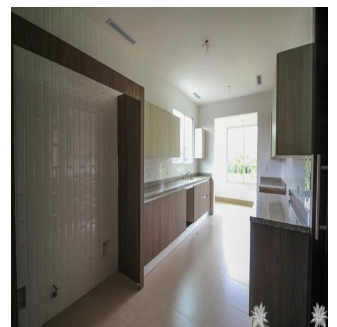

Cobertura

Santa Maria Luxury Gated Community Home

Philippines, Metro Manila, Makati, , , ,

PREÇO DE VENDA

USD 1680000.00

- 465 qm
- 8 quartos
- 4 quartos
- 4 casas de banho
- 4 pisos
- 4 qm superfície terrestre
- 4 espaços para automóveis

Kent Davis

Panama Equity Real Estate

Panamá, Panama - Hora local

+507 6030-6782

Custom built home using the best materials and finishes available, this property features the latest in modern design and construction to incorporate a large, spacious floor plan with high ceilings and plenty of windows. The new buyer will also appreciate the smart layout in the kitchen with adjoining service area and access to the closed garage. From the living room, enjoy a nice walk-out to the yard backing onto the 15th fairway which is green and very lush with hedges and trees acting as a backdrop. All of this in one of Panama's premier golf communities, a neighbourhood for those that want the best available!