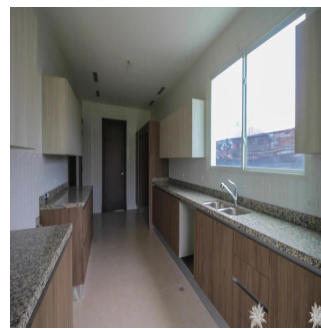

# Santa Maria Luxury Gated Community Home

Philippines, Metro Manila, Makati, , , ,

PREÇO DE VENDA

**\$ 1680000.00**

- 465 qm
- 8 quartos
- 4 quartos
- 4 casas de banho
- 4 pisos
- 4 qm superfície terrestre
- 4 espaços para automóveis

**Kent Davis**

Panama Equity Real Estate

Panamá, Panama - Hora local

+507 6030-6782

Custom built home using the best materials and finishes available, this property features the latest in modern design and construction to incorporate a large, spacious floor plan with high ceilings and plenty of windows. The new buyer will also appreciate the smart layout in the kitchen with adjoining service area and access to the closed garage. From the living room, enjoy a nice walk-out to the yard backing onto the 15th fairway which is green and very lush with hedges and trees acting as a backdrop. All of this in one of Panama's premier golf communities, a neighbourhood for those that want the best available!