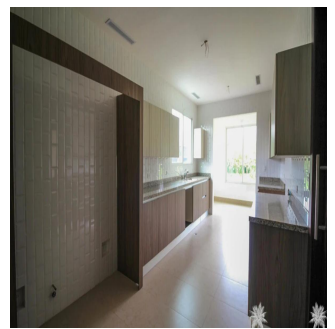

**Kent Davis**

Panama Equity Real Estate

Panamá, Panama - Hora local

+507 6030-6782

Custom built home using the best materials and finishes available, this property features the latest in modern design and construction to incorporate a large, spacious floor plan with high ceilings and plenty of windows. The new buyer will also appreciate the smart layout in the kitchen with adjoining service area and access to the closed garage. From the living room, enjoy a nice walk-out to the yard backing onto the 15th fairway which is green and very lush with hedges and trees acting as a backdrop. All of this in one of Panama's premier golf communities, a neighbourhood for those that want the best available!