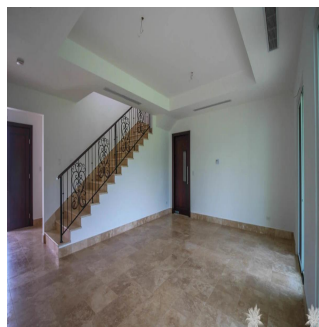

Kent Davis

Panama Equity Real Estate

Panamá, Panama - Hora local

+507 6030-6782

Custom built home using the best materials and finishes available, this property features the latest in modern design and construction to incorporate a large, spacious floor plan with high ceilings and plenty of windows. The new buyer will also appreciate the smart layout in the kitchen with adjoining service area and access to the closed garage. From the living room, enjoy a nice walk-out to the yard backing onto the 15th fairway which is green and very lush with hedges and trees acting as a backdrop. All of this in one of Panama's premier golf communities, a neighbourhood for those that want the best available!