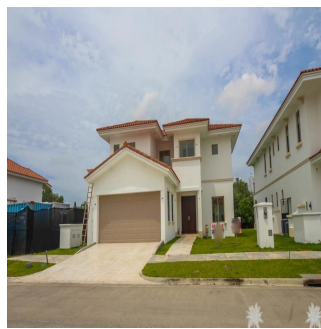

# Santa Maria Luxury Gated Community Home

Philippines, Metro Manila, Makati, , , ,

PREÇO DE VENDA

**\$ 1680000.00**

- 465 qm
- 8 quartos
- 4 quartos
- 4 casas de banho
- 4 pisos
- 4 qm superfície terrestre
- 4 espaços para automóveis

**Kent Davis**

Panama Equity Real Estate

Panamá, Panama - Hora local

+507 6030-6782

Custom built home using the best materials and finishes available, this property features the latest in modern design and construction to incorporate a large, spacious floor plan with high ceilings and plenty of windows. The new buyer will also appreciate the smart layout in the kitchen with adjoining service area and access to the closed garage. From the living room, enjoy a nice walk-out to the yard backing onto the 15th fairway which is green and very lush with hedges and trees acting as a backdrop. All of this in one of Panama's premier golf communities, a neighbourhood for those that want the best available!