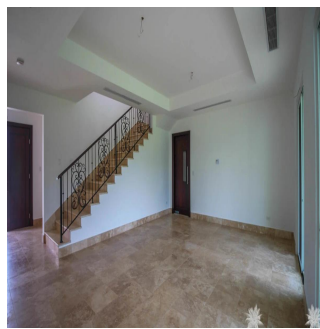

**Kent Davis**

Panama Equity Real Estate

Panamá, Panama - Hora local

+507 6030-6782

Custom built home using the best materials and finishes available, this property features the latest in modern design and construction to incorporate a large, spacious floor plan with high ceilings and plenty of windows. The new buyer will also appreciate the smart layout in the kitchen with adjoining service area and access to the closed garage. From the living room, enjoy a nice walk-out to the yard backing onto the 15th fairway which is green and very lush with hedges and trees acting as a backdrop. All of this in one of Panama's premier golf communities, a neighbourhood for those that want the best available!