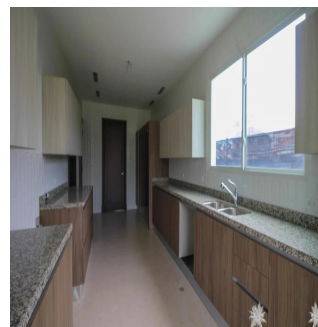

Cobertura

Santa Maria Luxury Gated Community Home

Philippines, Metro Manila, Makati, , , ,

PREÇO DE VENDA

USD 1680000.00

- 465 qm
- 8 quartos
- 4 quartos
- 4 casas de banho
- 4 pisos
- 4 qm superfície terrestre
- 4 espaços para automóveis

Kent Davis

Panama Equity Real Estate

Panamá, Panama - Hora local

+507 6030-6782

Custom built home using the best materials and finishes available, this property features the latest in modern design and construction to incorporate a large, spacious floor plan with high ceilings and plenty of windows. The new buyer will also appreciate the smart layout in the kitchen with adjoining service area and access to the closed garage. From the living room, enjoy a nice walk-out to the yard backing onto the 15th fairway which is green and very lush with hedges and trees acting as a backdrop. All of this in one of Panama's premier golf communities, a neighbourhood for those that want the best available!