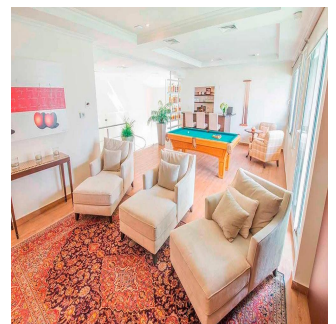

For sale or rent this prestigious 920m2 Penthouse located in the prestigious Belvedere Park Building in the heart of Coco del Mar, considered one of the most outstanding areas in Panama City becoming the best place to live. In addition to having amenities for the enjoyment of their daily lives. The main entrance has a height of 12 meters, Double height foyer, Double height room, 360° view of the sea and the city, 50 m in front of the sea, Family Room, Recreation room with bar, billiards, home cinema, Linn Surround System, 2 elevators with private access card, 225m2 of open terrace, Full body double glazed windows made in Germany