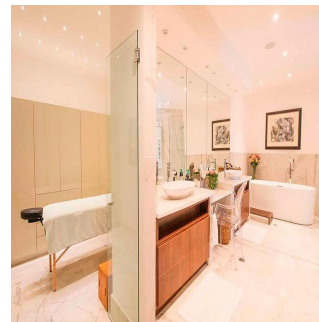

For sale or rent this prestigious 920m2 Penthouse located in the prestigious Belvedere Park Building in the heart of Coco del Mar, considered one of the most outstanding areas in Panama City becoming the best place to live. In addition to having amenities for the enjoyment of their daily lives. The main entrance has a height of 12 meters, Double height foyer, Double height room, 360° view of the sea and the city, 50 m in front of the sea, Family Room, Recreation room with bar, billiards, home cinema, Linn Surround System, 2 elevators with private access card, 225m2 of open terrace, Full body double glazed windows made in Germany