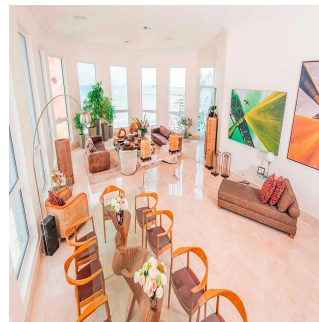

For sale or rent this prestigious 920m2 Penthouse located in the prestigious Belvedere Park Building in the heart of Coco del Mar, considered one of the most outstanding areas in Panama City becoming the best place to live. In addition to having amenities for the enjoyment of their daily lives. The main entrance has a height of 12 meters, Double height foyer, Double height room, 360° view of the sea and the city, 50 m in front of the sea, Family Room, Recreation room with bar, billiards, home cinema, Linn Surround System, 2 elevators with private access card, 225m2 of open terrace, Full body double glazed windows made in Germany