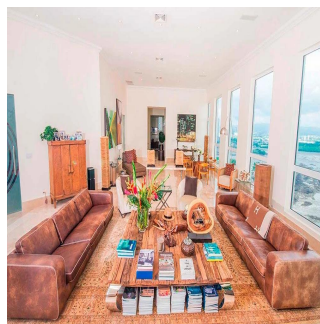

For sale or rent this prestigious 920m2 Penthouse located in the prestigious Belvedere Park Building in the heart of Coco del Mar, considered one of the most outstanding areas in Panama City becoming the best place to live. In addition to having amenities for the enjoyment of their daily lives. The main entrance has a height of 12 meters, Double height foyer, Double height room, 360° view of the sea and the city, 50 m in front of the sea, Family Room, Recreation room with bar, billiards, home cinema, Linn Surround System, 2 elevators with private access card, 225m2 of open terrace, Full body double glazed windows made in Germany