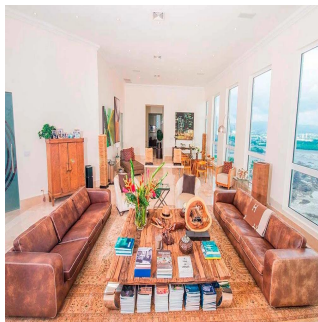

For sale or rent this prestigious 920m2 Penthouse located in the prestigious Belvedere Park Building in the heart of Coco del Mar, considered one of the most outstanding areas in Panama City becoming the best place to live. In addition to having amenities for the enjoyment of their daily lives. The main entrance has a height of 12 meters, Double height foyer, Double height room, 360° view of the sea and the city, 50 m in front of the sea, Family Room, Recreation room with bar, billiards, home cinema, Linn Surround System, 2 elevators with private access card, 225m2 of open terrace, Full body double glazed windows made in Germany