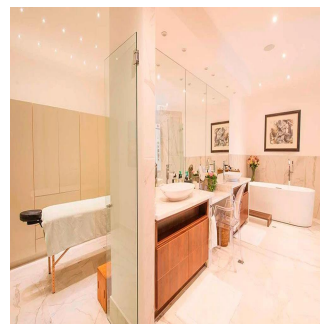

3 casas de banho

3 pisos

3 qm superfície terrestre

3 espaços para automóveis

Tara Goldberg

Panama Luxury Living

Panamá, Panama - Hora local

+507 6459-4848

For sale or rent this prestigious 920m2 Penthouse located in the prestigious Belvedere Park Building in the heart of Coco del Mar, considered one of the most outstanding areas in Panama City becoming the best place to live. In addition to having amenities for the enjoyment of their daily lives. The main entrance has a height of 12 meters, Double height foyer, Double height room, 360° view of the sea and the city, 50 m in front of the sea, Family Room, Recreation room with bar, billiards, home cinema, Linn Surround System, 2 elevators with private access card, 225m2 of open terrace, Full body double glazed windows made in Germany