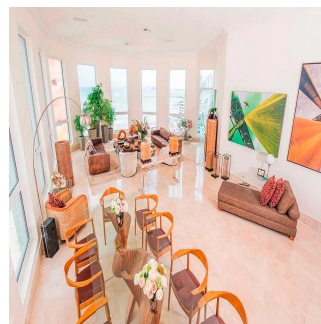

For sale or rent this prestigious 920m2 Penthouse located in the prestigious Belvedere Park Building in the heart of Coco del Mar, considered one of the most outstanding areas in Panama City becoming the best place to live. In addition to having amenities for the enjoyment of their daily lives. The main entrance has a height of 12 meters, Double height foyer, Double height room, 360° view of the sea and the city, 50 m in front of the sea, Family Room, Recreation room with bar, billiards, home cinema, Linn Surround System, 2 elevators with private access card, 225m2 of open terrace, Full body double glazed windows made in Germany