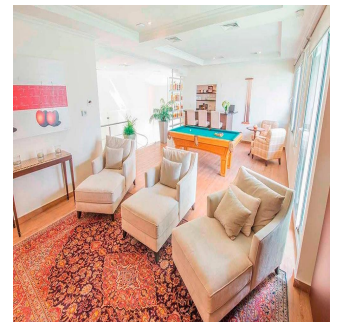

For sale or rent this prestigious 920m2 Penthouse located in the prestigious Belvedere Park Building in the heart of Coco del Mar, considered one of the most outstanding areas in Panama City becoming the best place to live. In addition to having amenities for the enjoyment of their daily lives. The main entrance has a height of 12 meters, Double height foyer, Double height room, 360° view of the sea and the city, 50 m in front of the sea, Family Room, Recreation room with bar, billiards, home cinema, Linn Surround System, 2 elevators with private access card, 225m2 of open terrace, Full body double glazed windows made in Germany