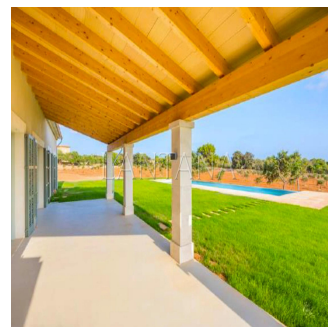

Cobertura

Stunning Estate In Mallorca

Hong Kong, Hong Kong Island, HAPPY VALLEY, , , 07640,

PREÇO DE VENDA

USD 1875000.00

- 450 qm
- 0 quartos
- 5 quartos
- 5 casas de banho
- 5 pisos
- 5 qm superfície terrestre
- 5 espaços para automóveis

Jack Sheo

Jack Sheo

Singapore, Singapore - Hora local

+65 93378483

Luxurious new construction house located one minute from the main road (M-6100) that connects the emblematic town of Ses Salines and Colonia de Sant Jordi, both south of the island of Mallorca and thirty minutes from the city of Palma. The entrance to the estate is majestic and enjoys silence and maximum privacy. Entering on the left, a garage for three vehicles, and on the right the main house, facing south, allowing you to enjoy the sun all day. The modern access door to the house is made of iron and glass with a masterful design, and preserves the Mallorcan essence. It offers a wide hall with a courtesy toilet and from where you can appreciate a nice perspective of the whole house; living room with fireplace, garden and pool. Additionally, three bright en suite bedrooms with large crystal doors from where you can access the garden and pool. The pool is saltwater 16m x 4.5m and ends in the form of a waterfall. The lawn that surrounds the pool is complemented by a plantation of 250 precious olive trees belonging to the house. The top design kitchen offers the maximum comforts, including a central island, office area and laundry area. It has large fitted wardrobes for storage and direct access to a porch with access to the awe-inspiring terrace. Bosch brand appliances. Additionally, the home offers heating through radiant floors and air conditioning. Perfect for anyone, this home is ideally positioned to enjoy summers in Mallorca.