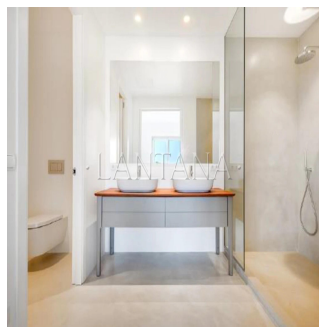

Cobertura

Stunning Estate In Mallorca

Hong Kong, Hong Kong Island, HAPPY VALLEY, , , 07640,

PREÇO DE VENDA

USD 1875000.00

- 450 qm
- 0 quartos
- 5 quartos
- 5 casas de banho
- 5 pisos
- 5 qm superfície terrestre
- 5 espaços para automóveis

Jack Sheo

Jack Sheo

Singapore, Singapore - Hora local

+65 93378483

Luxurious new construction house located one minute from the main road (M-6100) that connects the emblematic town of Ses Salines and Colonia de Sant Jordi, both south of the island of Mallorca and thirty minutes from the city of Palma. The entrance to the estate is majestic and enjoys silence and maximum privacy. Entering on the left, a garage for three vehicles, and on the right the main house, facing south, allowing you to enjoy the sun all day. The modern access door to the house is made of iron and glass with a masterful design, and preserves the Mallorcan essence. It offers a wide hall with a courtesy toilet and from where you can appreciate a nice perspective of the whole house; living room with fireplace, garden and pool. Additionally, three bright en suite bedrooms with large crystal doors from where you can access the garden and pool. The pool is saltwater 16m x 4.5m and ends in the form of a waterfall. The lawn that surrounds the pool is complemented by a plantation of 250 precious olive trees belonging to the house. The top design kitchen offers the maximum comforts, including a central island, office area and laundry area. It has large fitted wardrobes for storage and direct access to a porch with access to the awe-inspiring terrace. Bosch brand appliances. Additionally, the home offers heating through radiant floors and air conditioning. Perfect for anyone, this home is ideally positioned to enjoy summers in Mallorca.