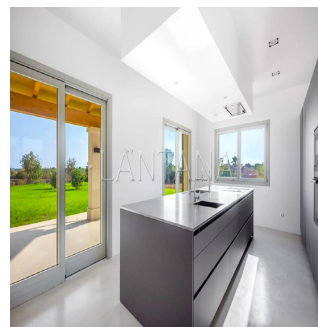

Cobertura

Stunning Estate In Mallorca

Hong Kong, Hong Kong Island, HAPPY VALLEY, , , 07640,

PREÇO DE VENDA

USD 1875000.00

- 450 qm
- 0 quartos
- 5 quartos
- 5 casas de banho
- 5 pisos
- 5 qm superfície terrestre
- 5 espaços para automóveis

Jack Sheo

Jack Sheo

Singapore, Singapore - Hora local

+65 93378483

Luxurious new construction house located one minute from the main road (M-6100) that connects the emblematic town of Ses Salines and Colonia de Sant Jordi, both south of the island of Mallorca and thirty minutes from the city of Palma. The entrance to the estate is majestic and enjoys silence and maximum privacy. Entering on the left, a garage for three vehicles, and on the right the main house, facing south, allowing you to enjoy the sun all day. The modern access door to the house is made of iron and glass with a masterful design, and preserves the Mallorcan essence. It offers a wide hall with a courtesy toilet and from where you can appreciate a nice perspective of the whole house; living room with fireplace, garden and pool. Additionally, three bright en suite bedrooms with large crystal doors from where you can access the garden and pool. The pool is saltwater 16m x 4.5m and ends in the form of a waterfall. The lawn that surrounds the pool is complemented by a plantation of 250 precious olive trees belonging to the house. The top design kitchen offers the maximum comforts, including a central island, office area and laundry area. It has large fitted wardrobes for storage and direct access to a porch with access to the awe-inspiring terrace. Bosch brand appliances. Additionally, the home offers heating through radiant floors and air conditioning. Perfect for anyone, this home is ideally positioned to enjoy summers in Mallorca.