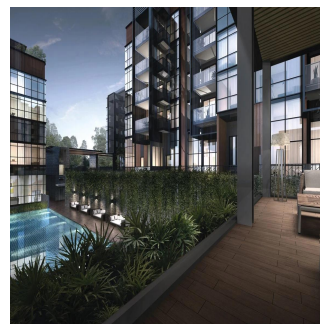

Cobertura

4 Bedroom Apartment For Sales In The View At Kismis

Hong Kong, Hong Kong Island, Sheung Wan, Lor Kismis, 18, ,

PREÇO DE VENDA

USD 1425900.00

- 94 qm
- 4 quartos
- 4 quartos
- 0 casas de banho
- 0 pisos
- 0 qm superfície terrestre
- 0 espaços para automóveis

Roxy-Pacific Holdings Limited
 Roxy Pacific Holdings Limited
 Singapore, Singapore - Hora local

+65 6440 9878

Inspired by the style of modern Tuscany, View at Kismis exudes a charm of its own. Retreat into your own home surrounded by rustic charm and be lavished with 50 facilities within the development — each crafted to evoke intimacy and tranquility. Seated within an enclave of landed houses, View at Kismis is set against a backdrop of nature for all who are in pursuit of their very own exclusive getaway. Contact: +65 3138 9676 TOP: 1st May 2023

Disponível Em: 08.08.2019

Chão: 4 Pavimentos: 4 Ano De Construção: 2017 Espaços Para Automóveis: 4 Ano De Construção: 2017 Tipo: Escritório

Found within 10 minutes drive from View at Kismis, Jurong Lake District offers businesses a vibrant ecosystem for advancement. Built upon the concept of flexible spaces and active programming that caters to different business and lifestyle needs, this up and coming economic centre is poised to be the next Central Business District (CBD) in Singapore. Similarly, a mere stone's throw away lies the startlingly large variety of fun activities that will provide hours of laughter and joy for the family. Economic centres: • Jurong Lake District • International Business Park • one-north