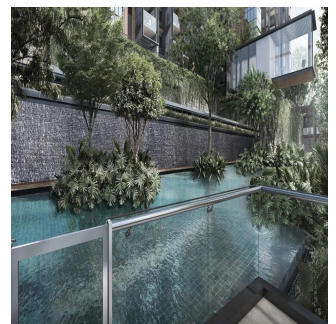

Cobertura

4 Bedroom Apartment For Sales In The View At Kismis

Hong Kong, Hong Kong Island, Sheung Wan, Lor Kismis, 18, ,

PREÇO DE VENDA

USD 1425900.00

- 94 qm
- 4 quartos
- 4 quartos
- 0 casas de banho
- 0 pisos
- 0 qm superfície terrestre
- 0 espaços para automóveis

Roxy-Pacific Holdings Limited
 Roxy Pacific Holdings Limited
 Singapore, Singapore - Hora local

+65 6440 9878

Inspired by the style of modern Tuscany, View at Kismis exudes a charm of its own. Retreat into your own home surrounded by rustic charm and be lavished with 50 facilities within the development — each crafted to evoke intimacy and tranquility. Seated within an enclave of landed houses, View at Kismis is set against a backdrop of nature for all who are in pursuit of their very own exclusive getaway. Contact: +65 3138 9676 TOP: 1st May 2023

Disponível Em: 08.08.2019

Chão: 4 Pavimentos: 4 Ano De Construção: 2017 Espaços Para Automóveis: 4 Ano De Construção: 2017 Tipo: Escritório

Found within 10 minutes drive from View at Kismis, Jurong Lake District offers businesses a vibrant ecosystem for advancement. Built upon the concept of flexible spaces and active programming that caters to different business and lifestyle needs, this up and coming economic centre is poised to be the next Central Business District (CBD) in Singapore. Similarly, a mere stone's throw away lies the startlingly large variety of fun activities that will provide hours of laughter and joy for the family. Economic centres: • Jurong Lake District • International Business Park • one-north