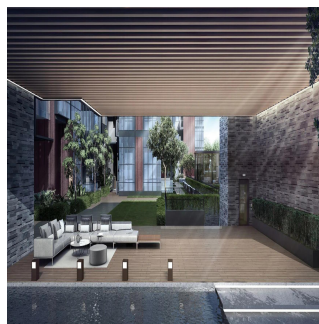

Cobertura

4 Bedroom Apartment For Sales In The View At Kismis

Hong Kong, Hong Kong Island, Sheung Wan, Lor Kismis, 18, ,

PREÇO DE VENDA

USD 1425900.00

- 94 qm
- 4 quartos
- 4 quartos
- 0 casas de banho
- 0 pisos
- 0 qm superfície terrestre
- 0 espaços para automóveis

Roxy-Pacific Holdings Limited
 Roxy Pacific Holdings Limited
 Singapore, Singapore - Hora local

+65 6440 9878

Inspired by the style of modern Tuscany, View at Kismis exudes a charm of its own. Retreat into your own home surrounded by rustic charm and be lavished with 50 facilities within the development — each crafted to evoke intimacy and tranquility. Seated within an enclave of landed houses, View at Kismis is set against a backdrop of nature for all who are in pursuit of their very own exclusive getaway. Contact: +65 3138 9676 TOP: 1st May 2023

Disponível Em: 08.08.2019

Chão: 4 Pavimentos: 4 Ano De Construção: 2017 Espaços Para Automóveis: 4 Ano De Construção: 2017 Tipo: Escritório

Found within 10 minutes drive from View at Kismis, Jurong Lake District offers businesses a vibrant ecosystem for advancement. Built upon the concept of flexible spaces and active programming that caters to different business and lifestyle needs, this up and coming economic centre is poised to be the next Central Business District (CBD) in Singapore. Similarly, a mere stone's throw away lies the startlingly large variety of fun activities that will provide hours of laughter and joy for the family. Economic centres: • Jurong Lake District • International Business Park • one-north