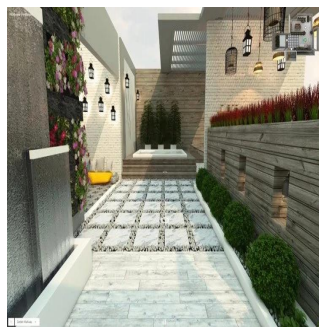

Cobertura

4 Bedroom Penthouse For Sale In Bukit Timah

Hong Kong, Ilha Hong Kong, Sheung Wan, Mount Sinai Dr, , ,

PREÇO DE VENDA

USD 2751000.00

3067 qft 8 quartos 4 quartos 4 casas de banho

4 pisos 4 qft superfície terrestre 4 espaços para automóveis

Melvin Lim

Property Lim Brothers

Singapore, Singapore - Hora local

+65 90676710

Imagine dining Al-fresco in the comfort and privacy of your own home that overlooks a panoramic view of Bukit Timah. This 4-Bedroom 3067 sqft penthouse makes it possible with its spacious balcony and functional layout. Feel the gentle caress of the light breeze on your cheeks when you push open your balcony doors, this super high story unit. Within 600m, you can walk to the nearby Dover MRT station. And if you have children who are still schooling, don't fret! There are international schools and Henry Park Primary School which surrounds the area.