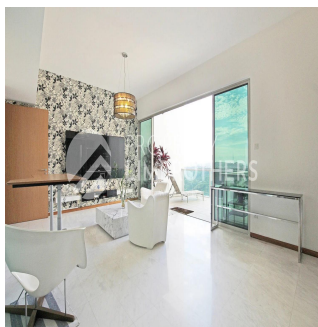

Cobertura

4 Bedroom Penthouse For Sale In Bukit Timah

Hong Kong, Ilha Hong Kong, Sheung Wan, Mount Sinai Dr, , ,

PREÇO DE VENDA

USD 2751000.00

3067 qft 8 quartos 4 quartos 4 casas de banho

4 pisos 4 qft superfície terrestre 4 espaços para automóveis

Melvin Lim

Property Lim Brothers

Singapore, Singapore - Hora local

+65 90676710

Imagine dining Al-fresco in the comfort and privacy of your own home that overlooks a panoramic view of Bukit Timah. This 4-Bedroom 3067 sqft penthouse makes it possible with its spacious balcony and functional layout. Feel the gentle caress of the light breeze on your cheeks when you push open your balcony doors, this super high story unit. Within 600m, you can walk to the nearby Dover MRT station. And if you have children who are still schooling, don't fret! There are international schools and Henry Park Primary School which surrounds the area.