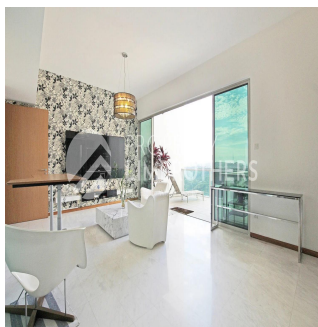

# 4 Bedroom Penthouse For Sale In Bukit Timah

Hong Kong, Ilha Hong Kong, Sheung Wan, Mount Sinai Dr, , ,

PREÇO DE VENDA

**\$ 2751000.00**

3067 qft    8 quartos    4 quartos    4 casas de banho

4 pisos    4 qft superfície terrestre    4 espaços para automóveis

**Melvin Lim**

Property Lim Brothers

Singapore, Singapore - Hora local

+65 90676710

Imagine dining Al-fresco in the comfort and privacy of your own home that overlooks a panoramic view of Bukit Timah. This 4-Bedroom 3067 sqft penthouse makes it possible with its spacious balcony and functional layout. Feel the gentle caress of the light breeze on your cheeks when you push open your balcony doors, this super high story unit. Within 600m, you can walk to the nearby Dover MRT station. And if you have children who are still schooling, don't fret! There are international schools and Henry Park Primary School which surrounds the area.