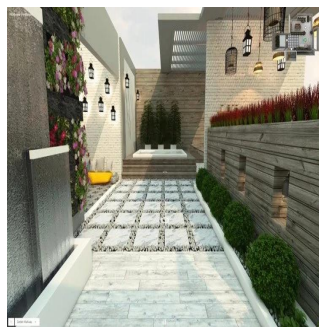

# 4 Bedroom Penthouse For Sale In Bukit Timah

Hong Kong, Ilha Hong Kong, Sheung Wan, Mount Sinai Dr, , ,

PREÇO DE VENDA

**\$ 2751000.00**

3067 qft    8 quartos    4 quartos    4 casas de banho

4 pisos    4 qft superfície terrestre    4 espaços para automóveis

**Melvin Lim**

Property Lim Brothers

Singapore, Singapore - Hora local

+65 90676710

Imagine dining Al-fresco in the comfort and privacy of your own home that overlooks a panoramic view of Bukit Timah. This 4-Bedroom 3067 sqft penthouse makes it possible with its spacious balcony and functional layout. Feel the gentle caress of the light breeze on your cheeks when you push open your balcony doors, this super high story unit. Within 600m, you can walk to the nearby Dover MRT station. And if you have children who are still schooling, don't fret! There are international schools and Henry Park Primary School which surrounds the area.