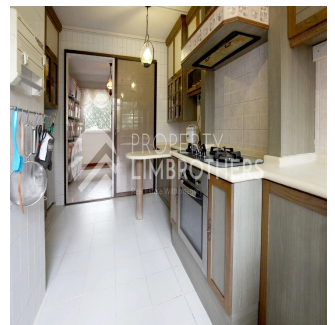

Cobertura

Grand Executive 3 Bedroom Maisonette

Hong Kong, Ilha Hong Kong, Níveis médios central, Tampines Ave 5, 858, 520858,

PREÇO DE VENDA

USD 579200.00

- 🏠 1571 qft
- 🛏 6 quartos
- 🚗 3 quartos
- 🚿 3 casas de banho
- 🏠 3 pisos
- 📏 3 qft superfície terrestre
- 📏 3 espaços para automóveis

Melvin Lim
Property Lim Brothers
Singapore, Singapore - Hora local

[+65 90676710](tel:+6590676710)

Surround yourself with exquisite marble fittings! In this grand executive maisonette, you have access to spacious common areas and large bedroom sizes- all 3 bedrooms can fit a King Sized Bed comfortably! Plus point: This unit faces lush greenery which promises you good ventilation and scenic views. You will be utterly spoilt for choice since it only take you and your family a few minutes walk to Tampines Mall, Century Square, Tampines Mrt and many more!