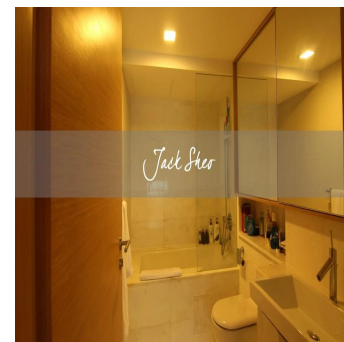

Jack Sheo
 Jack Sheo
 Singapore, Singapore - Hora local

+65 93378483

Wilkie Studio is located at the Mount Emily enclave in Singapore's prime district 9. It is within close walking distance to Mount Emily Park, St Margaret's Primary School, NAFA and Singapore Management University. This Wilkie Studio duplex penthouse unit is in a very good condition and for sale at a great value. It has a squarish and regular layout and also enjoys good natural light. Lower floor (approx 1,200+ sqft), – living & dining space – kitchen – 3 bedrooms Upper floor (approx 600+ sqft), – roof terrace If you are on the lookout for a good 3 bedroom deal in district 9, this is it.