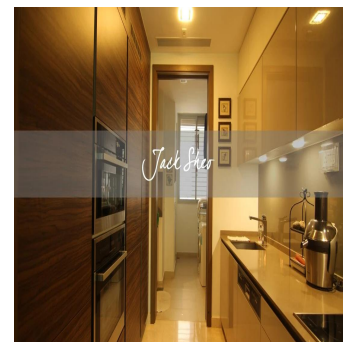

Cobertura

Ground Floor Unit For Sale In The Glyndebourne

Hong Kong, Novos Territórios, Ma Wan, , , ,

PREÇO DE VENDA

\$ 2614500.00

- 1928 qft
- 6 quartos
- 3 quartos
- 3 casas de banho
- 3 pisos
- 3 qft superfície terrestre
- 3 espaços para automóveis

Jack Sheo
 Jack Sheo
 Singapore, Singapore - Hora local

+65 93378483

This is the perfect home for home dwellers who like to be surrounded by greenery. The generous and private patio space in this ground floor unit in The Glyndebourne is the star attraction of this property. Featuring a split level patio design that is rarely found, the wall gives the owner the platform to grow vines in addition to the regular plants. The current owners have maintained the place remarkably well as it is in a fantastic condition. The unit is served by a private lift and comes with a nice and modern kitchen. The practical and functional layout means that there is no wastage in space. Schedule a viewing appointment today!