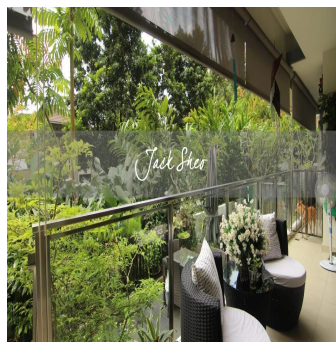

**Jack Sheo**  
Jack Sheo  
Singapore, Singapore - Hora local

+65 93378483

This is the perfect home for home dwellers who like to be surrounded by greenery. The generous and private patio space in this ground floor unit in The Glyndebourne is the star attraction of this property. Featuring a split level patio design that is rarely found, the wall gives the owner the platform to grow vines in addition to the regular plants. The current owners have maintained the place remarkably well as it is in a fantastic condition. The unit is served by a private lift and comes with a nice and modern kitchen. The practical and functional layout means that there is no wastage in space. Schedule a viewing appointment today!