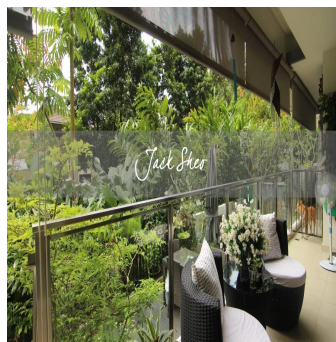

Cobertura

Ground Floor Unit For Sale In The Glyndebourne

Hong Kong, Novos Territórios, Ma Wan, , , ,

PREÇO DE VENDA

\$ 2614500.00

- 1928 qft
- 6 quartos
- 3 quartos
- 3 casas de banho
- 3 pisos
- 3 qft superfície terrestre
- 3 espaços para automóveis

Jack Sheo
 Jack Sheo
 Singapore, Singapore - Hora local

+65 93378483

This is the perfect home for home dwellers who like to be surrounded by greenery. The generous and private patio space in this ground floor unit in The Glyndebourne is the star attraction of this property. Featuring a split level patio design that is rarely found, the wall gives the owner the platform to grow vines in addition to the regular plants. The current owners have maintained the place remarkably well as it is in a fantastic condition. The unit is served by a private lift and comes with a nice and modern kitchen. The practical and functional layout means that there is no wastage in space. Schedule a viewing appointment today!