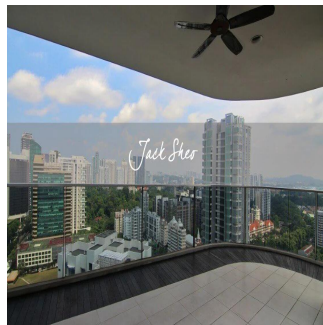

Cobertura

4 Bedroom Unit For Rent In Trilight

Hong Kong, Ilha Hong Kong, Sheung Wan, , ,

- 2335 qft
- 8 quartos
- 4 quartos
- 4 casas de banho
- 4 pisos
- 4 qft superfície terrestre
- 4 espaços para automóveis

Jack Sheo
 Jack Sheo
 Singapore, Singapore - Hora local

+65 93378483

Trilight is located in the Newton area which is among Singapore's prime district. The condo is within short walking distance to 3 shopping malls and Newton MRT station. Newton MRT station is one station away from Orchard MRT. This unit is located on level 25 and boasts a panoramic view of the neighbourhood. The unit is spacious, bright and has a wrap around balcony that cuddles the living room and master bedroom. There is a wet and dry kitchen and a helper's room and bathroom. This is perfect for tenants who like high rise living and spacious units.