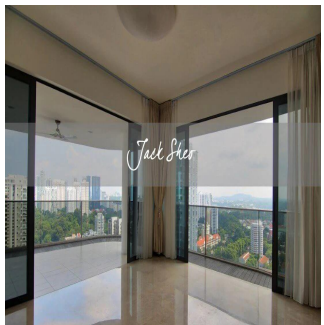

Cobertura

4 Bedroom Unit For Rent In Trilight

Hong Kong, Ilha Hong Kong, Sheung Wan, , ,

- 2335 qft
- 8 quartos
- 4 quartos
- 4 casas de banho
- 4 pisos
- 4 qft superfície terrestre
- 4 espaços para automóveis

Jack Sheo
 Jack Sheo
 Singapore, Singapore - Hora local

+65 93378483

Trilight is located in the Newton area which is among Singapore's prime district. The condo is within short walking distance to 3 shopping malls and Newton MRT station. Newton MRT station is one station away from Orchard MRT. This unit is located on level 25 and boasts a panoramic view of the neighbourhood. The unit is spacious, bright and has a wrap around balcony that cuddles the living room and master bedroom. There is a wet and dry kitchen and a helper's room and bathroom. This is perfect for tenants who like high rise living and spacious units.