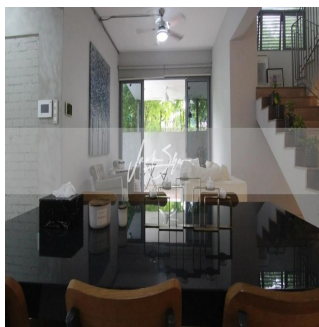

# Corner Terrace For Sale In Siglap Vicinity

Hong Kong, Ilha Hong Kong, Pokfulam, Siglap Rd, , ,

PREÇO DE VENDA

**USD 3486000.00**

- 3100 qft
- 10 quartos
- 6 quartos
- 4 casas de banho
- 4 pisos
- 4 qft superfície terrestre
- 4 espaços para automóveis

**Jack Sheo**  
 Jack Sheo  
 Singapore, Singapore - Hora local

+65 93378483

This is a beautiful and modern 3 storey corner terrace in the Siglap vicinity. There is an abundance of amenities within easy reach from this house. The house has an almost north-south orientation and has a double volume living area with an open concept kitchen. This is the current house configuration, 1st floor, :: parks two cars :: split living/dining :: one bedroom :: one bathroom :: open concept kitchen :: backyard :: garden :: helper's room + helper's toilet 2nd floor, :: family area :: two common bedrooms (shared bathroom) 3rd floor, :: two common bedrooms (shared bathroom) :: one ensuite master bedroom