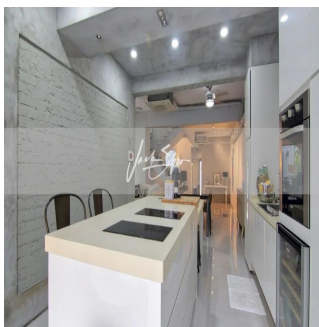

# Corner Terrace For Sale In Siglap Vicinity

Hong Kong, Ilha Hong Kong, Pokfulam, Siglap Rd, , ,

PREÇO DE VENDA

**USD 3486000.00**

- 3100 qft
- 10 quartos
- 6 quartos
- 4 casas de banho
- 4 pisos
- 4 qft superfície terrestre
- 4 espaços para automóveis

**Jack Sheo**  
 Jack Sheo  
 Singapore, Singapore - Hora local

+65 93378483

This is a beautiful and modern 3 storey corner terrace in the Siglap vicinity. There is an abundance of amenities within easy reach from this house. The house has an almost north-south orientation and has a double volume living area with an open concept kitchen. This is the current house configuration, 1st floor, :: parks two cars :: split living/dining :: one bedroom :: one bathroom :: open concept kitchen :: backyard :: garden :: helper's room + helper's toilet 2nd floor, :: family area :: two common bedrooms (shared bathroom) 3rd floor, :: two common bedrooms (shared bathroom) :: one ensuite master bedroom