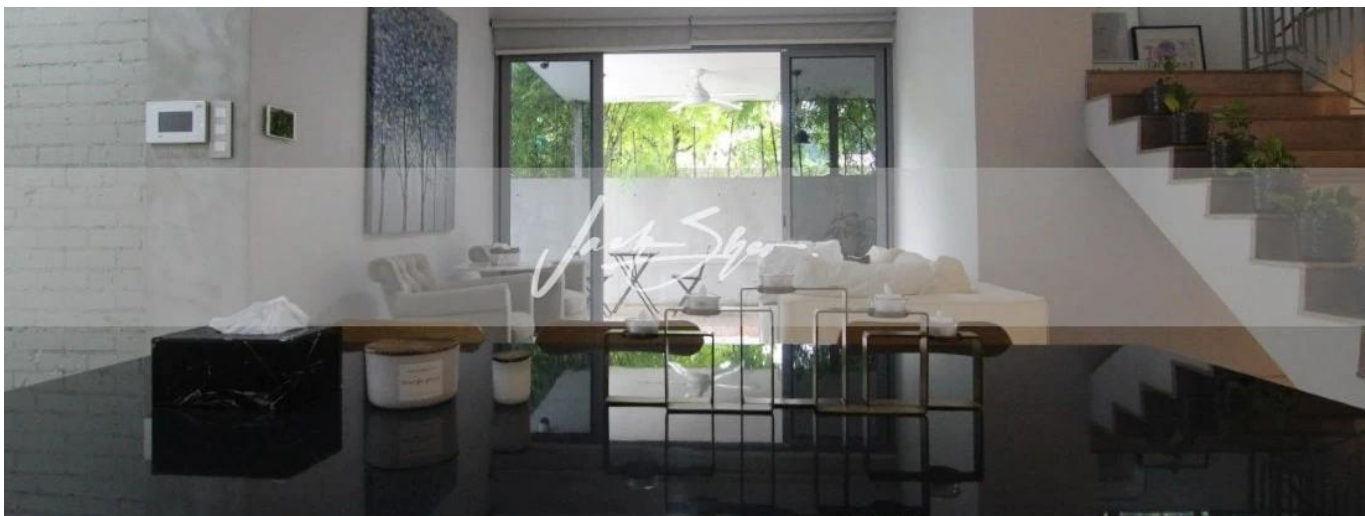

**Jack Sheo**  
 Jack Sheo  
 Singapore, Singapore - Hora local

+65 93378483

This is a beautiful and modern 3 storey corner terrace in the Siglap vicinity. There is an abundance of amenities within easy reach from this house. The house has an almost north-south orientation and has a double volume living area with an open concept kitchen. This is the current house configuration, 1st floor, :: parks two cars :: split living/dining :: one bedroom :: one bathroom :: open concept kitchen :: backyard :: garden :: helper's room + helper's toilet 2nd floor, :: family area :: two common bedrooms (shared bathroom) 3rd floor, :: two common bedrooms (shared bathroom) :: one ensuite master bedroom