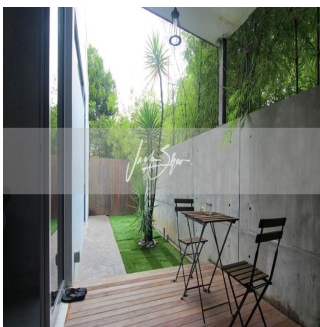

Cobertura

Corner Terrace For Sale In Siglap Vicinity

Hong Kong, Ilha Hong Kong, Pokfulam, Siglap Rd, , ,

PREÇO DE VENDA

\$ 3486000.00

- 3100 qft
- 10 quartos
- 6 quartos
- 4 casas de banho
- 4 pisos
- 4 qft superfície terrestre
- 4 espaços para automóveis

Jack Sheo
 Jack Sheo
 Singapore, Singapore - Hora local

+65 93378483

This is a beautiful and modern 3 storey corner terrace in the Siglap vicinity. There is an abundance of amenities within easy reach from this house. The house has an almost north-south orientation and has a double volume living area with an open concept kitchen. This is the current house configuration, 1st floor, :: parks two cars :: split living/dining :: one bedroom :: one bathroom :: open concept kitchen :: backyard :: garden :: helper's room + helper's toilet 2nd floor, :: family area :: two common bedrooms (shared bathroom) 3rd floor, :: two common bedrooms (shared bathroom) :: one ensuite master bedroom