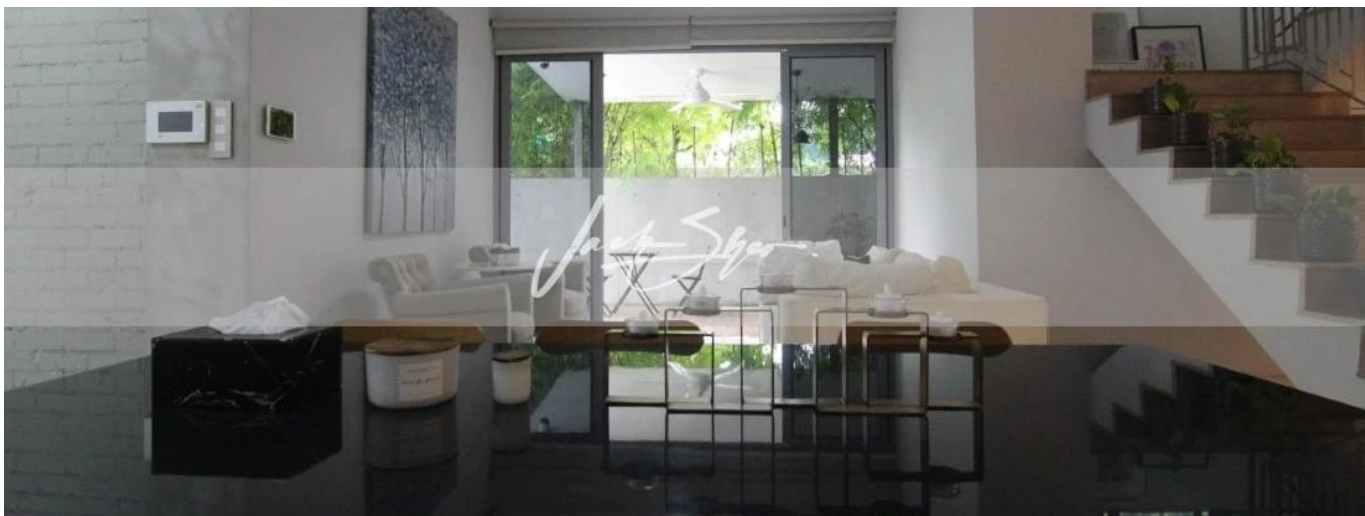

Cobertura

Corner Terrace For Sale In Siglap Vicinity

Hong Kong, Ilha Hong Kong, Pokfulam, Siglap Rd, , ,

PREÇO DE VENDA

\$ 3486000.00

- 3100 qft
- 10 quartos
- 6 quartos
- 4 casas de banho
- 4 pisos
- 4 qft superfície terrestre
- 4 espaços para automóveis

Jack Sheo
 Jack Sheo
 Singapore, Singapore - Hora local

+65 93378483

This is a beautiful and modern 3 storey corner terrace in the Siglap vicinity. There is an abundance of amenities within easy reach from this house. The house has an almost north-south orientation and has a double volume living area with an open concept kitchen. This is the current house configuration, 1st floor, :: parks two cars :: split living/dining :: one bedroom :: one bathroom :: open concept kitchen :: backyard :: garden :: helper's room + helper's toilet 2nd floor, :: family area :: two common bedrooms (shared bathroom) 3rd floor, :: two common bedrooms (shared bathroom) :: one ensuite master bedroom