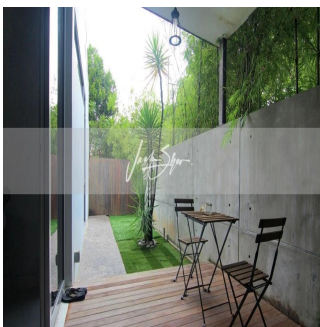

# Corner Terrace For Sale In Siglap Vicinity

Hong Kong, Ilha Hong Kong, Pokfulam, Siglap Rd, , ,

PREÇO DE VENDA

**USD 3486000.00**

- 3100 qft
- 10 quartos
- 6 quartos
- 4 casas de banho
- 4 pisos
- 4 qft superfície terrestre
- 4 espaços para automóveis

**Jack Sheo**  
 Jack Sheo  
 Singapore, Singapore - Hora local

+65 93378483

This is a beautiful and modern 3 storey corner terrace in the Siglap vicinity. There is an abundance of amenities within easy reach from this house. The house has an almost north-south orientation and has a double volume living area with an open concept kitchen. This is the current house configuration, 1st floor, :: parks two cars :: split living/dining :: one bedroom :: one bathroom :: open concept kitchen :: backyard :: garden :: helper's room + helper's toilet 2nd floor, :: family area :: two common bedrooms (shared bathroom) 3rd floor, :: two common bedrooms (shared bathroom) :: one ensuite master bedroom