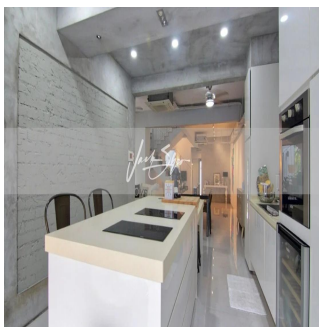

Cobertura

Corner Terrace For Sale In Siglap Vicinity

Hong Kong, Ilha Hong Kong, Pokfulam, Siglap Rd, , ,

PREÇO DE VENDA

\$ 3486000.00

- 3100 qft
- 10 quartos
- 6 quartos
- 4 casas de banho
- 4 pisos
- 4 qft superfície terrestre
- 4 espaços para automóveis

Jack Sheo
 Jack Sheo
 Singapore, Singapore - Hora local

+65 93378483

This is a beautiful and modern 3 storey corner terrace in the Siglap vicinity. There is an abundance of amenities within easy reach from this house. The house has an almost north-south orientation and has a double volume living area with an open concept kitchen. This is the current house configuration, 1st floor, :: parks two cars :: split living/dining :: one bedroom :: one bathroom :: open concept kitchen :: backyard :: garden :: helper's room + helper's toilet 2nd floor, :: family area :: two common bedrooms (shared bathroom) 3rd floor, :: two common bedrooms (shared bathroom) :: one ensuite master bedroom