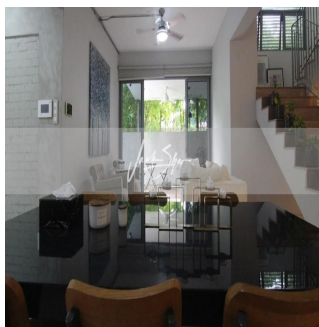

Cobertura

Corner Terrace For Sale In Siglap Vicinity

Hong Kong, Ilha Hong Kong, Pokfulam, Siglap Rd, , ,

PREÇO DE VENDA

\$ 3486000.00

- 3100 qft
- 10 quartos
- 6 quartos
- 4 casas de banho
- 4 pisos
- 4 qft superfície terrestre
- 4 espaços para automóveis

Jack Sheo
 Jack Sheo
 Singapore, Singapore - Hora local

+65 93378483

This is a beautiful and modern 3 storey corner terrace in the Siglap vicinity. There is an abundance of amenities within easy reach from this house. The house has an almost north-south orientation and has a double volume living area with an open concept kitchen. This is the current house configuration, 1st floor, :: parks two cars :: split living/dining :: one bedroom :: one bathroom :: open concept kitchen :: backyard :: garden :: helper's room + helper's toilet 2nd floor, :: family area :: two common bedrooms (shared bathroom) 3rd floor, :: two common bedrooms (shared bathroom) :: one ensuite master bedroom