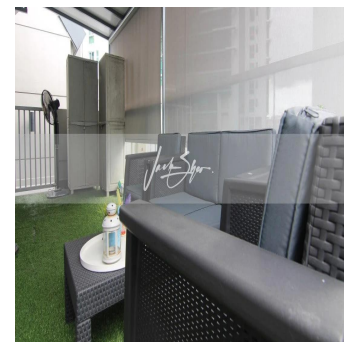

Cobertura

3 Bedroom Duplex Unit For Sale In Hills Twoone

Hong Kong, Baía Discovery, Baía Discovery, Hillview Ter, 21, 669232,

PREÇO DE VENDA

USD 942700.00

- 🏠 1141 qft
- 🛏️ 5 quartos
- 🚗 3 quartos
- 🚿 2 casas de banho
- 🏠 2 pisos
- 📏 2 qft superfície terrestre
- 📏 2 espaços para automóveis

Jack Sheo
Jack Sheo
Singapore, Singapore - Hora local

+65 93378483

Hills Twoone is a low-rise development located at 21 Hillview Terrace. This Hills Twoone penthouse unit for sale is tucked at a corner of the building. It is split into 2 levels in the following configuration: Lower floor: – 2 bedrooms (can accommodate queen-sized bed) – 1 common bathroom – living/dining/kitchen Upper floor: – ensuite master bedroom – sheltered terrace The layout is practical and compact which makes it easy to use and maintain. The unit also enjoys very good natural lighting.