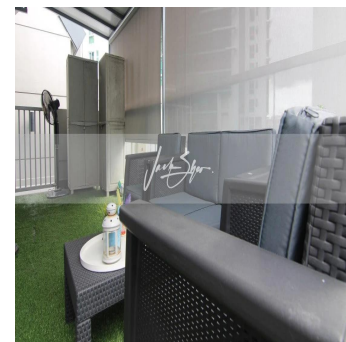

Cobertura

3 Bedroom Duplex Unit For Sale In Hills Twoone

Hong Kong, Baía Discovery, Baía Discovery, Hillview Ter, 21, 669232,

PREÇO DE VENDA

\$ 942700.00

1141 qft 5 quartos 3 quartos 2 casas de banho

2 pisos 2 qft superfície terrestre 2 espaços para automóveis

Jack Sheo
 Jack Sheo
 Singapore, Singapore - Hora local

+65 93378483

Hills Twoone is a low-rise development located at 21 Hillview Terrace. This Hills Twoone penthouse unit for sale is tucked at a corner of the building. It is split into 2 levels in the following configuration: Lower floor: – 2 bedrooms (can accommodate queen-sized bed) – 1 common bathroom – living/dining/kitchen Upper floor: – ensuite master bedroom – sheltered terrace The layout is practical and compact which makes it easy to use and maintain. The unit also enjoys very good natural lighting.