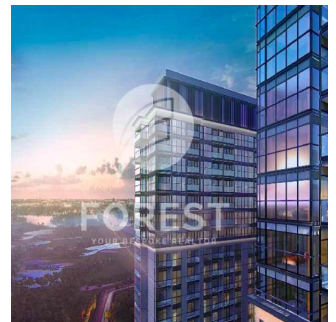

Cobertura

New Luxury 1 Bedroom Apartment In Sobha Creek Vista

Austrália, Nova Gales do Sul, Ponta Dawes, , , ,

PREÇO DE VENDA

$ 820000.00

493 qft

0 quartos

1 quartos

1 casas de banho

1 pisos

1 qft superfície terrestre

1 espaços para automóveis

Tetiana Tsybal

For Est Real Estate

Dubai, United Arab Emirates - Hora local

+971 55-909-1717

Amazing View.

Dispon?vel Em: 01.01.1970

Ch?o: 4

Pavimentos: 4

Ano De Constru??o: 2017

Espa?os Para Autom?veis: 4

Ano De Constru??o: 2017

Tipo: Escritório