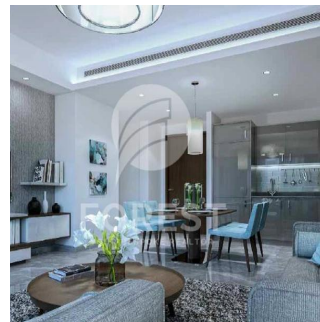

Cobertura

New Luxury 1 Bedroom Apartment In Sobha Creek Vista

Austrália, Nova Gales do Sul, Ponta Dawes, , , ,

PREÇO DE VENDA

$ 820000.00

493 qft

0 quartos

1 quartos

1 casas de banho

1 pisos

1 qft superfície terrestre

1 espaços para automóveis

Tetiana Tsybal

For Est Real Estate

Dubai, United Arab Emirates - Hora local

+971 55-909-1717

Amazing View.

Dispon?vel Em: 01.01.1970

Ch?o: 4

Pavimentos: 4

Ano De Constru??o: 2017

Espa?os Para Autom?veis: 4

Ano De Constru??o: 2017

Tipo: Escritório