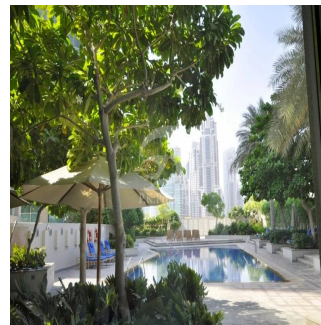

Spacious 2 bedroom Apartment. Open plan living with dining area with balcony, which overlooks & has stunning views of the Burj Khalifa and Dubai fountain. Photos are for illustration purpose only!

Dispon?vel Em: 01.01.1970