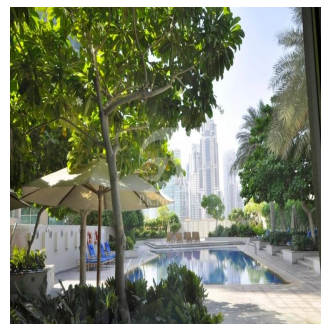

Spacious 2 bedroom Apartment. Open plan living with dining area with balcony, which overlooks & has stunning views of the Burj Khalifa and Dubai fountain. Photos are for illustration purpose only!

Dispon?vel Em: 01.01.1970