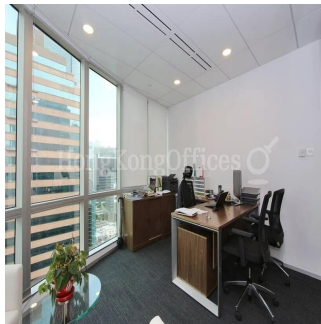

**Hong Kong Offices**  
 Hong Kong Offices  
 Admiralty, Hong Kong - Hora local

+852 3101 1448

View It offers an open view. There are views from two sides of this office. Internal Condition The fully fitted office is in good condition. The layout is efficient. The conference room is presentable. The meeting room is presentable. The manager room is spacious. The director room is large. The open office area is roomy enough for workstations and filing cabinets. It enjoys a direct lift lobby. Furniture is provided for a quick move in. Professionally designed reception greets your guests.