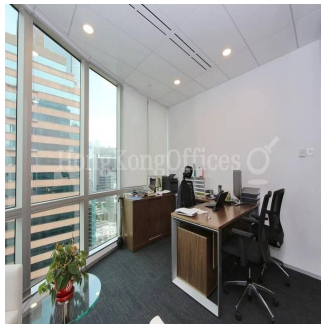

0 pisos 0 qft superfície terrestre 0 espaços para automóveis

Hong Kong Offices
 Hong Kong Offices
 Admiralty, Hong Kong - Hora local

+852 3101 1448

View It offers an open view. There are views from two sides of this office. Internal Condition The fully fitted office is in good condition. The layout is efficient. The conference room is presentable. The meeting room is presentable. The manager room is spacious. The director room is large. The open office area is roomy enough for workstations and filing cabinets. It enjoys a direct lift lobby. Furniture is provided for a quick move in. Professionally designed reception greets your guests.