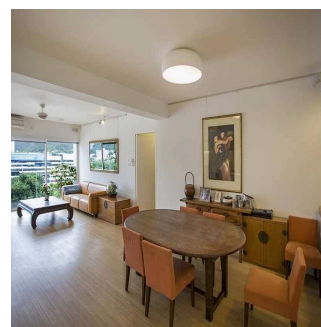

2 pisos 2 qm superfície terrestre 2 espaços para automóveis

**Victoria Allan**

Habitat Property

Central, Hong Kong - Hora local

+852 9779 0233

• Open view over the greenery of Shouson Hill • Good size 3 bedrooms plus a study • Conveniently located in Shouson Hill • One car parking space • Sole Agent - Contact Tish Hayward 6082 2245