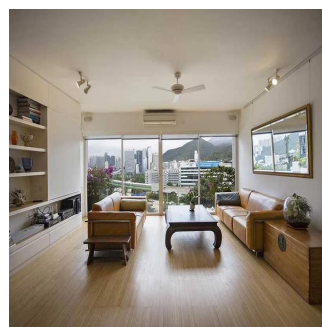

2 pisos 2 qm superfície terrestre 2 espaços para automóveis

**Victoria Allan**

Habitat Property

Central, Hong Kong - Hora local

+852 9779 0233

• Open view over the greenery of Shouson Hill • Good size 3 bedrooms plus a study • Conveniently located in Shouson Hill • One car parking space • Sole Agent - Contact Tish Hayward 6082 2245