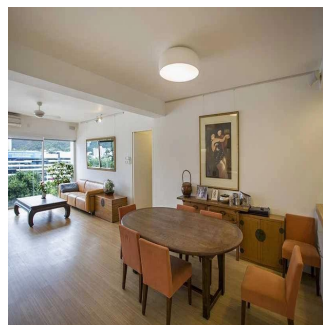

2 pisos 2 qm superfície terrestre 2 espaços para automóveis

**Victoria Allan**  
Habitat Property  
Central, Hong Kong - Hora local

+852 9779 0233

• Open view over the greenery of Shouson Hill • Good size 3 bedrooms plus a study • Conveniently located in Shouson Hill • One car parking space • Sole Agent - Contact Tish Hayward 6082 2245