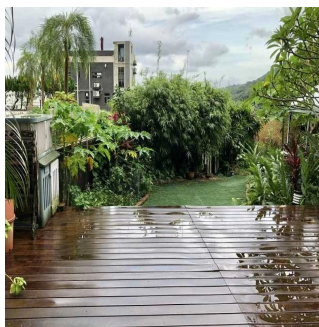

Cobertura

High Privacy Village House With Private Garden

Austrália, Nova Gales do Sul, Zetland, Tai Lam Wu Rd, , ,

PREÇO DE VENDA

USD 2600000.00

2100 qft 7 quartos 4 quartos 3 casas de banho

3 pisos 3 qft superfície terrestre 3 espaços para automóveis

Victoria Allan

Habitat Property

Central, Hong Kong - Hora local

+852 9779 0233

• 2100 sf (Gross) with private garden and roof • Open mountain and green view • Fully detached house with 4 spacious bedroom • Efficient floor plan with spacious living and dining areas • Great outdoor space excellent for entertaining • Exclusive and convenient location, only 15 mins to MTR, shops and restaurants • Sole Agency - Please contact Nelson Chan 9097 9999 for viewings