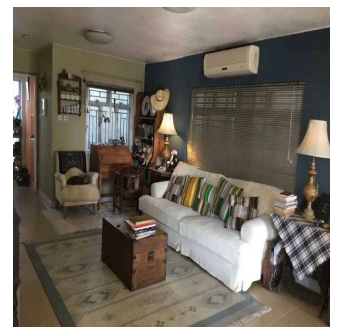

Cobertura

High Privacy Village House With Private Garden

Austrália, Nova Gales do Sul, Zetland, Tai Lam Wu Rd, , ,

PREÇO DE VENDA

USD 2600000.00

2100 qft 7 quartos 4 quartos 3 casas de banho

3 pisos 3 qft superfície terrestre 3 espaços para automóveis

Victoria Allan

Habitat Property

Central, Hong Kong - Hora local

+852 9779 0233

• 2100 sf (Gross) with private garden and roof • Open mountain and green view • Fully detached house with 4 spacious bedroom • Efficient floor plan with spacious living and dining areas • Great outdoor space excellent for entertaining • Exclusive and convenient location, only 15 mins to MTR, shops and restaurants • Sole Agency - Please contact Nelson Chan 9097 9999 for viewings