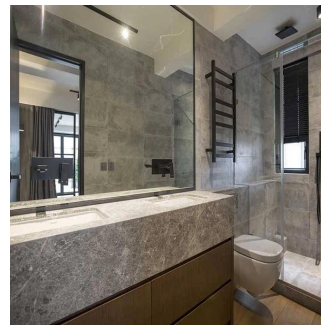

Cobertura

Fully Renovated Loft Apartment With Huge Terrace

Austrália, Nova Gales do Sul, Pymble, Caine Rd, 80-88, ,

- 750 qm
- 2 quartos
- 1 quartos
- 1 casas de banho
- 1 pisos
- 1 qm superfície terrestre
- 1 espaços para automóveis

Victoria Allan

Habitat Property
Central, Hong Kong - Hora local

+852 9779 0233

- Beautifully appointed hi end loft unit
- Open Plan fully fitted kitchen (incl dishwasher and wine fridge)
- Converted to a large one bedroom
- Enlarged livingroom
- One ensuite bathroom with rain shower
- Second Guest Bathroom
- Walk in wardrobe
- Plenty of storage
- Partially furnished
- Double glazed with bi-folding doors leading onto a huge 800sf+ terrace from the bedroom and living room
- Fiber Optic internet connection
- Fully surround sound installation
- Charming open city views
- Located next to the ML escalator
- Excellent location, close to shops and restaurants
- Sole Agent - Contact Tanya Hough 5360 3996