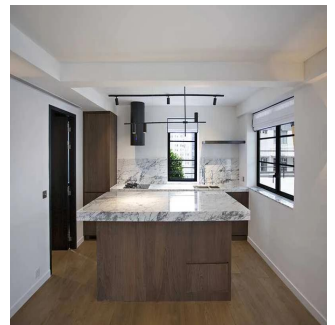

Cobertura

Fully Renovated Loft Apartment With Huge Terrace

Austrália, Nova Gales do Sul, Pymble, Caine Rd, 80-88, ,

- 750 qm
- 2 quartos
- 1 quartos
- 1 casas de banho
- 1 pisos
- 1 qm superfície terrestre
- 1 espaços para automóveis

Victoria Allan

Habitat Property
Central, Hong Kong - Hora local

+852 9779 0233

- Beautifully appointed hi end loft unit
- Open Plan fully fitted kitchen (incl dishwasher and wine fridge)
- Converted to a large one bedroom
- Enlarged livingroom
- One ensuite bathroom with rain shower
- Second Guest Bathroom
- Walk in wardrobe
- Plenty of storage
- Partially furnished
- Double glazed with bi-folding doors leading onto a huge 800sf+ terrace from the bedroom and living room
- Fiber Optic internet connection
- Fully surround sound installation
- Charming open city views
- Located next to the ML escalator
- Excellent location, close to shops and restaurants
- Sole Agent - Contact Tanya Hough 5360 3996