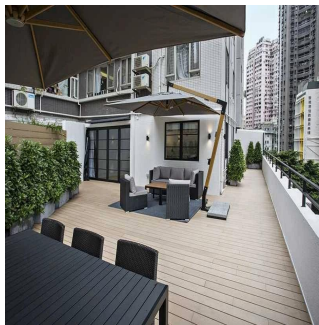

Cobertura

Fully Renovated Loft Apartment With Huge Terrace

Austrália, Nova Gales do Sul, Pymble, Caine Rd, 80-88, ,

- 750 qm
- 2 quartos
- 1 quartos
- 1 casas de banho
- 1 pisos
- 1 qm superfície terrestre
- 1 espaços para automóveis

Victoria Allan

Habitat Property
Central, Hong Kong - Hora local

+852 9779 0233

- Beautifully appointed hi end loft unit
- Open Plan fully fitted kitchen (incl dishwasher and wine fridge)
- Converted to a large one bedroom
- Enlarged livingroom
- One ensuite bathroom with rain shower
- Second Guest Bathroom
- Walk in wardrobe
- Plenty of storage
- Partially furnished
- Double glazed with bi-folding doors leading onto a huge 800sf+ terrace from the bedroom and living room
- Fiber Optic internet connection
- Fully surround sound installation
- Charming open city views
- Located next to the ML escalator
- Excellent location, close to shops and restaurants
- Sole Agent - Contact Tanya Hough 5360 3996