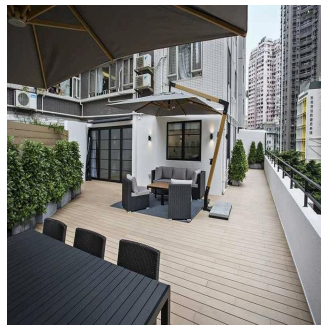

Cobertura

Fully Renovated Loft Apartment With Huge Terrace

Austrália, Nova Gales do Sul, Pymble, Caine Rd, 80-88, ,

- 750 qm
- 2 quartos
- 1 quartos
- 1 casas de banho
- 1 pisos
- 1 qm superfície terrestre
- 1 espaços para automóveis

Victoria Allan

Habitat Property
Central, Hong Kong - Hora local

+852 9779 0233

- Beautifully appointed hi end loft unit
- Open Plan fully fitted kitchen (incl dishwasher and wine fridge)
- Converted to a large one bedroom
- Enlarged livingroom
- One ensuite bathroom with rain shower
- Second Guest Bathroom
- Walk in wardrobe
- Plenty of storage
- Partially furnished
- Double glazed with bi-folding doors leading onto a huge 800sf+ terrace from the bedroom and living room
- Fiber Optic internet connection
- Fully surround sound installation
- Charming open city views
- Located next to the ML escalator
- Excellent location, close to shops and restaurants
- Sole Agent - Contact Tanya Hough 5360 3996