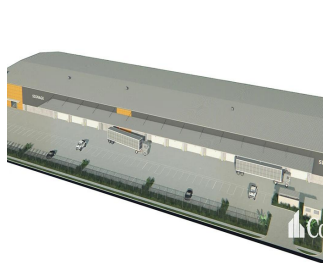

Cobertura

Large Format Warehousing Facility

África do Sul, Gauteng, Sandton, , , 4207,

- 8893 qm
- 0 quartos
- 0 quartos
- 0 casas de banho
- 0 pisos
- 0 qm superfície terrestre
- 0 espaços para automóveis

Paul Bates

Corwells Commercial Property
Yatala, Australia - Hora local

+61 423 699 966

- High clearance warehouse of 8,493sqm - Multiple electricity operated roller doors 6m high x 6m wide - 400sqm of two level corporate office - Dual 10m wide driveway crossovers - 12m deep full length all weather awning - Efficient construction providing sustainability and energy savings - Empire Estate is the largest industrial estate on the Gold Coast - Call Exclusive Agent to discuss requirements This unique opportunity is situated in the heart of the Yatala Enterprise Area. Ideally located between the two largest consumer markets of Brisbane and the Gold Coast with direct access from the M1 via Exit 38 and Exit 41 in both north and south directions.