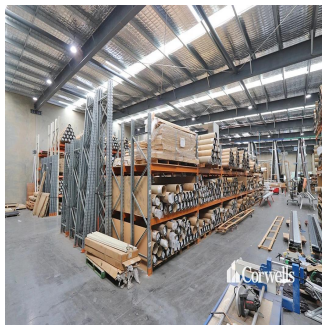

Cobertura

Major Facility For Corporate Headquarter And Warehousing

África do Sul, Gauteng, Joanesburgo, Business St, 68, 4207,

- 8381 qm
- 0 quartos
- 0 quartos
- 0 casas de banho
- 0 pisos
- 0 qm superfície terrestre
- 0 espaços para automóveis

Paul Bates
 Corwells Commercial Property
 Yatala, Australia - Hora local

+61 423 699 966

- 8,381sqm corporate headquarters - 14,000sqm site with full drive around capability - 6,745sqm clearspan tilt panel warehouse - High quality two level office and showroom - Large drive through undercover loading area - Separated and secure building areas - Flexible leasing options from 1,582sqm to 6,745sqm warehouse - Office available up to 1,636sqm plus care takers residence - Large hardstand and car parking areas - Vendor will consider a Sale or Lease This unique opportunity is situated in the heart of the Yatala Enterprise Area. Ideally located between the two largest consumer markets of Brisbane and the Gold Coast with direct access from the M1 via Exit 38 and Exit 41 in both north and south directions.
 *Subject to Sale & Lease terms