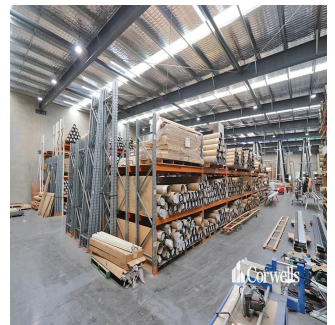

Cobertura

Major Facility For Corporate Headquarter And Warehousing

África do Sul, Gauteng, Joanesburgo, Business St, 68, 4207,

- 8381 qm
- 0 quartos
- 0 quartos
- 0 casas de banho
- 0 pisos
- 0 qm superfície terrestre
- 0 espaços para automóveis

Paul Bates
Corwells Commercial Property
Yatala, Australia - Hora local

+61 423 699 966

- 8,381sqm corporate headquarters - 14,000sqm site with full drive around capability - 6,745sqm clearspan tilt panel warehouse - High quality two level office and showroom - Large drive through undercover loading area - Separated and secure building areas - Flexible leasing options from 1,582sqm to 6,745sqm warehouse - Office available up to 1,636sqm plus care takers residence - Large hardstand and car parking areas - Vendor will consider a Sale or Lease This unique opportunity is situated in the heart of the Yatala Enterprise Area. Ideally located between the two largest consumer markets of Brisbane and the Gold Coast with direct access from the M1 via Exit 38 and Exit 41 in both north and south directions.
*Subject to Sale & Lease terms