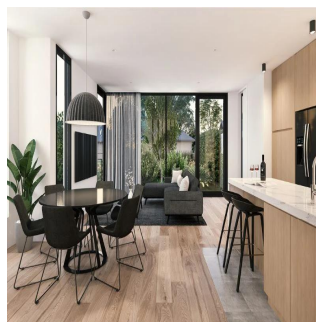

Enjoying a private and tranquil position at the rear of the development, this exceptional new town residence showcases a stylish open plan living, dining and kitchen zone with adjoining private entertaining courtyard, luxurious main bedroom on the top floor with balcony and double vanity ensuite, two additional bedrooms with private balconies, and central bathroom. Secure basement parking for two cars, plus additional storage and laundry complete this superb offering. All McKinnon Edition residences feature thoughtfully appointed interiors, oversized living zones, spacious private outdoor entertaining areas overlooking flawless landscaped gardens, double-glazed windows that bestow sweeping views and natural light throughout, and other high quality appointments. Be thoroughly impressed by the state-of-the-art kitchen with fully integrated Miele appliances and Qasair Rangehood. No detail is spared in this most frequented space; the custom stone benchtop and splashback offer an understated backdrop; refined timber veneer cabinetry feature soft close technology for a quieter space; chrome tapware and fixtures add an elegant touch to the textural design of the area; tasteful floor tiles have been expertly selected for wet areas. McKinnon Edition enjoys a prime position in leafy McKinnon, close to McKinnon Train Station, bayside beaches, shops, eateries and other first class amenities.