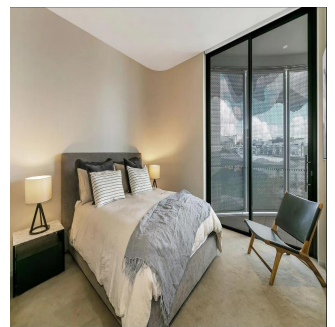

# Furnished Luxury Waterfront Apartment

África do Sul, Gauteng, Midrand, Barangaroo Avenue, 15, 2000,

PREÇO DE ALUGUER MENSAL

**\$ 8.80**

- qm
- 4 quartos
- 2 quartos
- 2 casas de banho
- 2 pisos
- 2 qm superfície terrestre
- 2 espaços para automóveis

**Kate Sommerville**  
Torch Property Management  
Millers Point, Australia - Hora local

+61 403 051 115

Located in the crown jewel of the Barangaroo foreshore, Cloud redefines the concept of wharf side luxury with an exhilarating blend of natural splendour and breathtaking architecture. Take your front row seat to the Harbour action and enjoy life in Sydney's hottest new waterfront precinct. Key Points - - Architectural masterwork by PTW architect Andrew Andersons - Interiors by Smart Design Studio inspired by Danish design - Floor to ceiling glass frames the unobstructed harbour vista - Carefully selected, brand new, designer furniture throughout - Luxury custom designed high-end fixtures and finishes - Dream Miele kitchen, marble floors, bespoke walls and cabinetry - Fluid in/outdoor living, signature cloud like movable shutter system - Large bedrooms with water views, marble mosaic tiled bathrooms - One secure car space, 24 hour concierge, ducted air conditioning - The Streets' dining, shopping and health spas at the door - The edge of the CBD, walk to Circular Quay, Wynyard and The Rocks