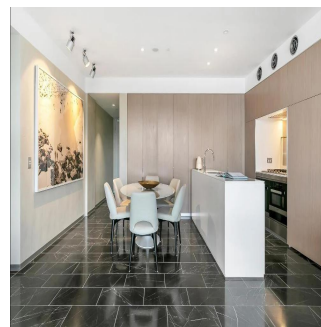

Cobertura

Furnished Luxury Waterfront Apartment

África do Sul, Gauteng, Midrand, Barangaroo Avenue, 15, 2000,

PREÇO DE ALUGUER MENSAL

USD 8.80

- qm
- 4 quartos
- 2 quartos
- 2 casas de banho
- 2 pisos
- 2 qm superfície terrestre
- 2 espaços para automóveis

Kate Sommerville
Torch Property Management
Millers Point, Australia - Hora local

+61 403 051 115

Located in the crown jewel of the Barangaroo foreshore, Cloud redefines the concept of wharf side luxury with an exhilarating blend of natural splendour and breathtaking architecture. Take your front row seat to the Harbour action and enjoy life in Sydney's hottest new waterfront precinct. Key Points - - Architectural masterwork by PTW architect Andrew Andersons - Interiors by Smart Design Studio inspired by Danish design - Floor to ceiling glass frames the unobstructed harbour vista - Carefully selected, brand new, designer furniture throughout - Luxury custom designed high-end fixtures and finishes - Dream Miele kitchen, marble floors, bespoke walls and cabinetry - Fluid in/outdoor living, signature cloud like movable shutter system - Large bedrooms with water views, marble mosaic tiled bathrooms - One secure car space, 24 hour concierge, ducted air conditioning - The Streets' dining, shopping and health spas at the door - The edge of the CBD, walk to Circular Quay, Wynyard and The Rocks