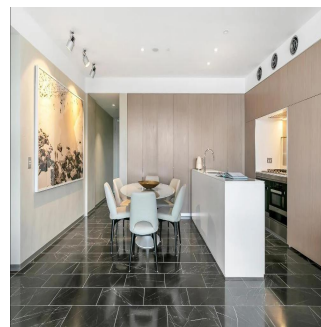

# Furnished Luxury Waterfront Apartment

África do Sul, Gauteng, Midrand, Barangaroo Avenue, 15, 2000,

PREÇO DE ALUGUER MENSAL

**\$ 8.80**

- qm
- 4 quartos
- 2 quartos
- 2 casas de banho
- 2 pisos
- 2 qm superfície terrestre
- 2 espaços para automóveis

**Kate Sommerville**  
Torch Property Management  
Millers Point, Australia - Hora local

+61 403 051 115

Located in the crown jewel of the Barangaroo foreshore, Cloud redefines the concept of wharf side luxury with an exhilarating blend of natural splendour and breathtaking architecture. Take your front row seat to the Harbour action and enjoy life in Sydney's hottest new waterfront precinct. Key Points - - Architectural masterwork by PTW architect Andrew Andersons - Interiors by Smart Design Studio inspired by Danish design - Floor to ceiling glass frames the unobstructed harbour vista - Carefully selected, brand new, designer furniture throughout - Luxury custom designed high-end fixtures and finishes - Dream Miele kitchen, marble floors, bespoke walls and cabinetry - Fluid in/outdoor living, signature cloud like movable shutter system - Large bedrooms with water views, marble mosaic tiled bathrooms - One secure car space, 24 hour concierge, ducted air conditioning - The Streets' dining, shopping and health spas at the door - The edge of the CBD, walk to Circular Quay, Wynyard and The Rocks