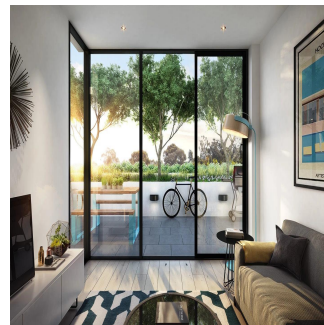

Adrian Chen

Jalin Realty Australia

Melbourne, Australia - Hora local

+61 414 174 765

Flourish is the latest addition to Parkside, an established and growing community in the inner-city suburb of Parkville. Parkside, in the established suburb of Parkville, is the result of a well-established collaboration between industry professionals Frasers Property Australia and Citta Property Group. The leafy environment, encompassing more than 20 acres, affords residents the gym and pool facility of The Park Club, as well as an outdoor recreation hub, ideal for both physical activity and well-earned relaxation. The green space includes tranquil Parkville Gardens and the neighbouring wetlands, as well as the Village Oval, which caters to a variety of sporting enthusiasts. A short walk through a landscaped corridor also puts Royal Park, 4km from Melbourne's CBD, within reach. Whilst complementing adjacent buildings, Flourish differentiates itself through variation in scale and design. Lower level 'townhouse' style apartments bring residential character and scale to the street edge with a subtle play of proportion and colour. An extensively landscaped podium sits at the base of the tower above, which is elegantly set back with sophisticated façade elements that articulate light, shadow, texture and depth. The composition of white textured cubes frame the dwellings and spaces within, creating a foreground that contrasts with the silhouette of the tower behind. The building has been designed to maximise views of the surrounding parkland areas, and the façade is set cohesively behind the tree-lined street. Generously proportioned with a broad front entry porch and wide steps, the contemporary lobby is a welcoming space that typifies the modern interiors found throughout Flourish's one and two bedroom apartments. Reflecting the architectural materiality of bold concrete forms and framed openings, the contrasting black steel details and key furniture pieces link the interiors and architectural language in a cohesive manner. Each apartment is provided with a video intercom system for secure access to the building. Residents also have the option of a downloadable app which connects their mobile device to the buildings access and intercom system which can be accessed remotely. Secure bicycle facilities are also included for residents.