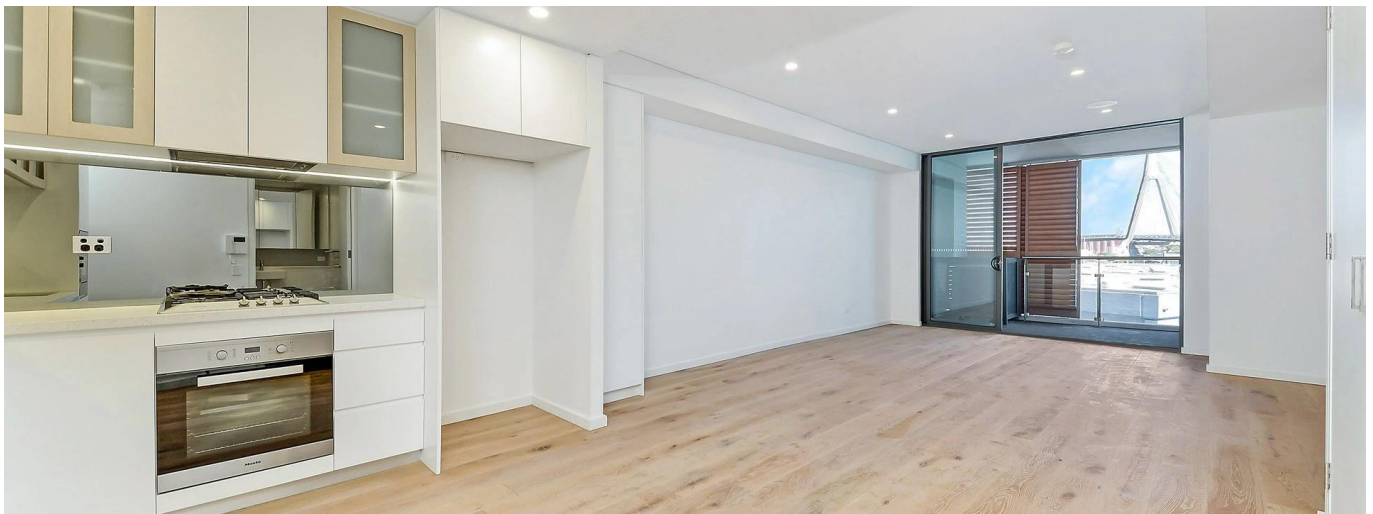

Jay Lee

Pw Realty

Sydney, Australia - Hora local

+61 450 048 978

Created by the awarding winning JPRA Turner team and build by Duffy Kennedy Constructions, this brand new 2 Bedroom apartment at 'PIER 99' features cutting edge design. Fresh, contemporary and sophisticated, impressive style and unparalleled architectural excellence, this 2 bedroom embrace's style and encompasses the vibrant Sydney lifestyle on offer. Property features: - Stunning views to Blackwattle Bay & Anzac Bridge - Kitchens feature Miele appliances and Parisitapware whilst intricately patterned mosaic feature walls in the bathrooms round out the stunning finishes - Secure underground parking - Internal laundry - Luxury bedrooms with built-in robes - Abundant lock storage space Location: - In the heart of Sydney's entertainment and lifestyle precinct - Short walk to Darling Harbour and 1 minute to light rail station - Wentworth Park and Sydney Fish markets on doorstep The apartment mirrors everything that's best in urban lifestyle. In a place where you can be in the city in minutes. It offers the ultimate convenient lifestyle. Make the most of the city, Darling Harbour, parkland, major shopping centres and restaurants all within a short stroll. FEATURES Air Conditioning, Built-In Wardrobes, Close to Transport, Close to Shops, Alarm System, Close to Schools, Security Access, Car Parking - Basement Security System