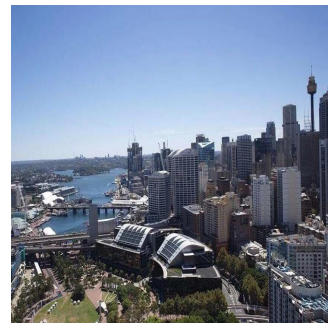

Cobertura

Luxury 1 Bedroom Designer Apartment Enjoys Unparalleled Views Of Water

Ucrânia, Kiev , Kiev, Harbour St , , 2000,

- 70 qm
- 2 quartos
- 1 quartos
- 1 casas de banho
- 1 pisos
- 1 qm superfície terrestre
- 1 espaços para automóveis

Jay Lee

Pw Realty

Sydney, Australia - Hora local

+61 450 048 978

NE1 is Lend Lease's latest release within Darling Square, a globally recognised new address at the heart of Sydney. It brings together sensational Sydney views with unrivalled city convenience to offer residents a world-class lifestyle and luxurious home. Targeting 5 Star Green Star as built rating Property features: - Off plan resale 1Bedroom+1study - Total living area 61 sqm with external 9sqm - Estimated settlement date Mid 2019. - Fantastic Harbour view , north-facing. - Magnificent Water View Darling North Apartment Lifestyle and benefits: -Light rail at your doorstep with quick access to Sydney CBD, Central Station and Dulwich Hill -Easy walk to endless options of cafes, restaurants and bars -Footsteps away from shopping malls, local shops, universities and bus stops -Minutes stroll to Haymarket, Sydney CBD, Darling Harbour and Pyrmont. A unique opportunity to purchase within Sydney's most desirable and vibrant district with many attractions, seize the chance, and call Jenny 0416 847 500 today to know further details!