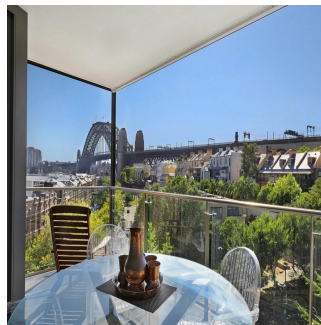

Peacemaker Afolabi

Brass And Castles
Lagos, Nigeria - Hora local

234 908 290 0193

Now on offer is this incredible two bedroom residence in the exclusive 'Parbury' building - boasting spectacular city and Harbour Bridge views from its prized North Eastern position, this is the ultimate in harbourside living. Enjoy contemporary luxury while being immersed in the history rich precincts of Millers Point & Walsh Bay. Featuring: - North Eastern aspect with breathtaking Harbour Bridge views - Large private balcony with access from living area & bedrooms - Generous bedrooms with built-in robes, master with ensuite - Modern kitchen with stone benchtops & Miele appliances - Featuring ducted air conditioning throughout & quality finishes - Ample storage, secure car space & a separate storage cage - Convenient location near The Rocks, Barangaroo, & Circular Quay - Boutique 33 unit development, access to resort style pool & gym facilities A truly unique opportunity not to be missed. For more information and inspection times, contact Bryn Fowler on 0423 663 663 or bryn@sydneycoveproperty.com All information contained herein is gathered from sources we deem to be reliable however, we cannot guarantee its accuracy and interested persons should rely on their own enquiries.