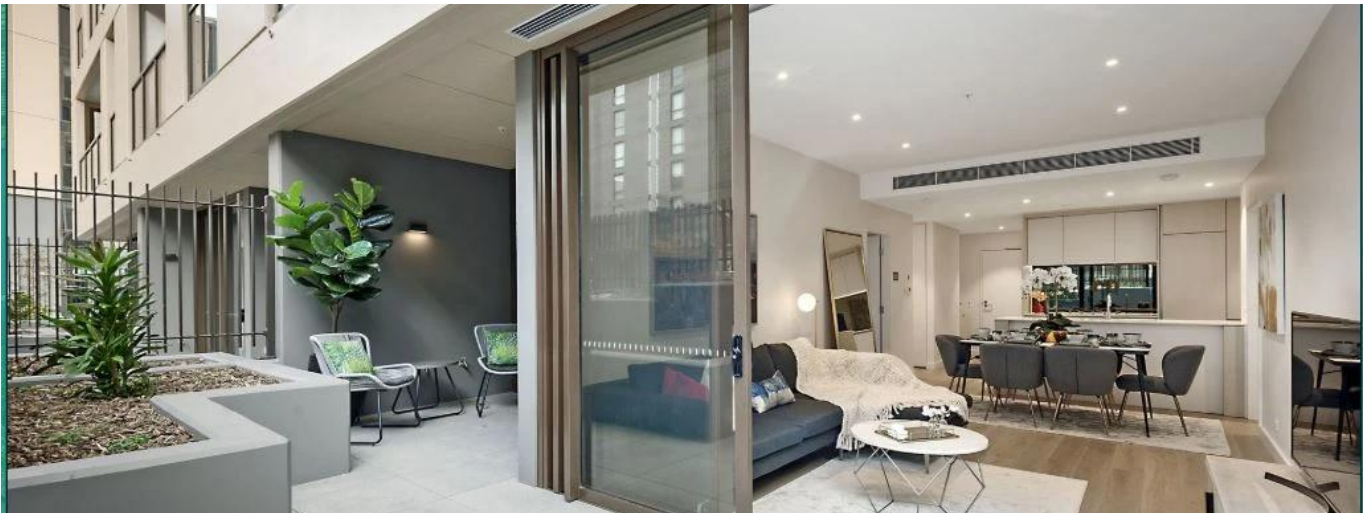

+61 1300 62 44 00

A flawless approach to sophisticated urban living, 'Darling Rise' is the highly anticipated final stage of this ultra exclusive community by internationally renowned developers Lendlease. Beautifully appointed with an exacting attention to detail and the ultimate in understated luxury finishes, the interiors are bathed in the light of a prized northern aspect. Just completed apartment & ready to move into! A prime opportunity for the first time buyer or investor alike Open plan lounge and dining area flows out to large terrace Welcoming master bedroom with ensuite and walk-in robe Gourmet kitchen with gas appliances and stone benches With direct terrace access to garden courtyard and pool Timber floors, storage cage and ducted air conditioning Moments to theatres, cinemas, parklands and café culture PROPERTY FEATURES Air Conditioning Built-In Wardrobes Close to Transport Ensuite1 Open Spaces Contact: NICK BARNETT nick.barnett@villageproperty.com.au 0416 188 883