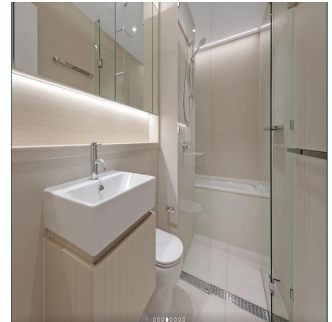

+61 1300 62 44 00

A flawless approach to sophisticated urban living, 'Darling Rise' is the highly anticipated final stage of this ultra exclusive community by internationally renowned developers Lendlease. Beautifully appointed with an exacting attention to detail and the ultimate in understated luxury finishes, the interiors are bathed in the light of a prized northern aspect. Just completed apartment & ready to move into! A prime opportunity for the first time buyer or investor alike Open plan lounge and dining area flows out to large terrace Welcoming master bedroom with ensuite and walk-in robe Gourmet kitchen with gas appliances and stone benches With direct terrace access to garden courtyard and pool Timber floors, storage cage and ducted air conditioning Moments to theatres, cinemas, parklands and café culture PROPERTY FEATURES Air Conditioning Built-In Wardrobes Close to Transport Ensuite1 Open Spaces Contact: NICK BARNETT nick.barnett@villageproperty.com.au 0416 188 883