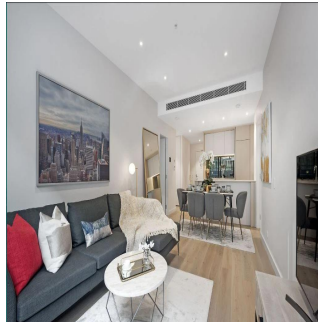

+61 1300 62 44 00

A flawless approach to sophisticated urban living, 'Darling Rise' is the highly anticipated final stage of this ultra exclusive community by internationally renowned developers Lendlease. Beautifully appointed with an exacting attention to detail and the ultimate in understated luxury finishes, the interiors are bathed in the light of a prized northern aspect. Just completed apartment & ready to move into! A prime opportunity for the first time buyer or investor alike Open plan lounge and dining area flows out to large terrace Welcoming master bedroom with ensuite and walk-in robe Gourmet kitchen with gas appliances and stone benches With direct terrace access to garden courtyard and pool Timber floors, storage cage and ducted air conditioning Moments to theatres, cinemas, parklands and café culture PROPERTY FEATURES Air Conditioning Built-In Wardrobes Close to Transport Ensuite1 Open Spaces Contact: NICK BARNETT nick.barnett@villageproperty.com.au 0416 188 883