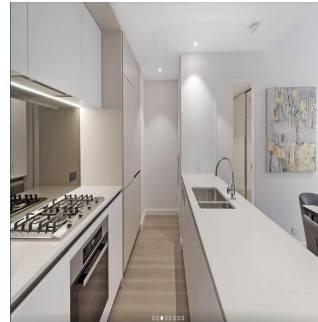

+61 1300 62 44 00

A flawless approach to sophisticated urban living, 'Darling Rise' is the highly anticipated final stage of this ultra exclusive community by internationally renowned developers Lendlease. Beautifully appointed with an exacting attention to detail and the ultimate in understated luxury finishes, the interiors are bathed in the light of a prized northern aspect. Just completed apartment & ready to move into! A prime opportunity for the first time buyer or investor alike Open plan lounge and dining area flows out to large terrace Welcoming master bedroom with ensuite and walk-in robe Gourmet kitchen with gas appliances and stone benches With direct terrace access to garden courtyard and pool Timber floors, storage cage and ducted air conditioning Moments to theatres, cinemas, parklands and café culture PROPERTY FEATURES Air Conditioning Built-In Wardrobes Close to Transport Ensuite1 Open Spaces Contact: NICK BARNETT nick.barnett@villageproperty.com.au 0416 188 883