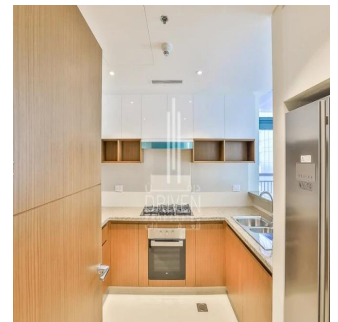

1 bedroom apartment located in Dubai Creek Residence, South Tower 1, Dubai Creek Harbour. Ready to move in. Spacious, bright and elegant interiors.

Disponível Em: 01.01.1970

Chão: 4

Pavimentos: 4

Ano De Construção: 2017