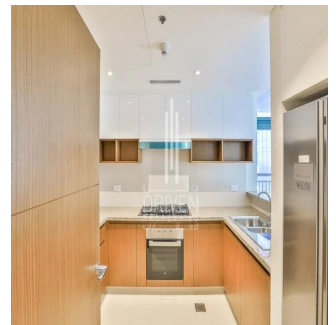

1 bedroom apartment located in Dubai Creek Residence, South Tower 1, Dubai Creek Harbour. Ready to move in. Spacious, bright and elegant interiors.

Disponível Em: 01.01.1970

Chão: 4

Pavimentos: 4

Ano De Construção: 2017