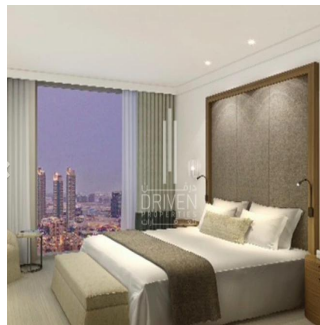

Cobertura

2 Bedroom Study Vida Residences Downtown Burj View

, , ,

PREÇO DE VENDA

\$ 3100000.00

1378 qft

0 quartos

2 quartos

- Luxury serviced Apartment - High Floor - Unit Type: Corner Middle - View: Burj Khalifa and Boulevard - Kitchen: Semi Open & Fully Fitted

Dispon?vel Em: 01.01.1970

Ch?o: 4

Pavimentos: 4

Ano De Constru??o: 2017