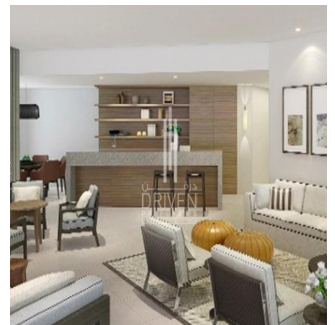

Cobertura

2 Bedroom Study Vida Residences Downtown Burj View

, , ,

PREÇO DE VENDA

\$ 3100000.00

1378 qft

0 quartos

2 quartos

- Luxury serviced Apartment - High Floor - Unit Type: Corner Middle - View: Burj Khalifa and Boulevard - Kitchen: Semi Open & Fully Fitted

Dispon?vel Em: 01.01.1970

Ch?o: 4

Pavimentos: 4

Ano De Constru??o: 2017