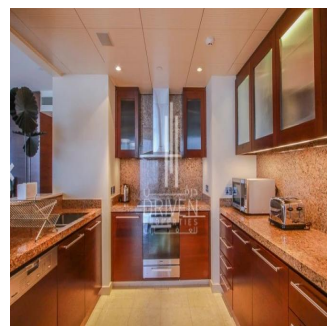

Chris Pearson
 Re/Max Address - Berea
 Berea, South Africa - Hora local

📞 27 31 313 1310

Apartment for Sale in Burj Khalifa Downtown Dubai. Driven Properties are pleased to offer for sale this impressive 2 Bedroom apartment in Burj Khalifa Tower, Downtown Burj Dubai. Rented: 280,000 AED until March 15, 2018 (Available for viewing) Mid Floor unit in Burj Khalifa Huge windows w/ Sea and DIFC Views Bright & Spacious Layout Well equipped kitchen