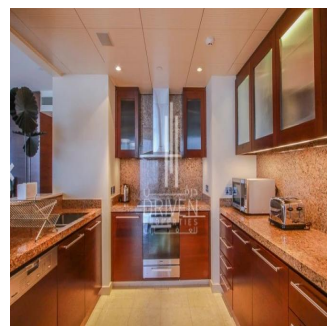

**Chris Pearson**  
 Re/Max Address - Berea  
 Berea, South Africa - Hora local

📞 27 31 313 1310

Apartment for Sale in Burj Khalifa Downtown Dubai. Driven Properties are pleased to offer for sale this impressive 2 Bedroom apartment in Burj Khalifa Tower, Downtown Burj Dubai. Rented: 280,000 AED until March 15, 2018 (Available for viewing) Mid Floor unit in Burj Khalifa Huge windows w/ Sea and DIFC Views Bright & Spacious Layout Well equipped kitchen