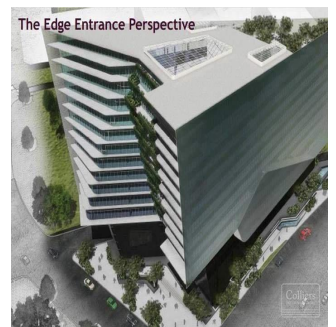

# The Edge Office Building For Lease

Rivonia Rd, 70, 2196,

PREÇO DE ALUGUER MENSAL

**USD 398953.00**

PREÇO DE VENDA

**USD 0.00**

21248 qm 0 quartos 0 quartos 0 casas de banho

0 pisos 0 qm superfície terrestre 0 espaços para automóveis

**Leon Schutz**  
 Real Estate Services Garden Route  
 Oubai Golf Estate, South Africa - Hora local

 27 792130099

P-Grade 4 Star Green Rating office space available soon within the prime Sandton location. For more information on this property or properties in the area, contact one of our consultants. Features -Close to all amenities -4 Star Green Rating