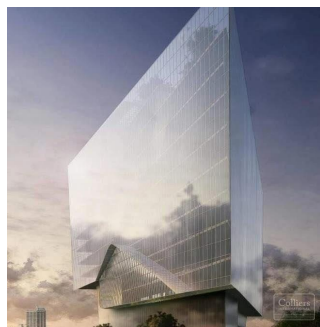

# The Edge Office Building For Lease

Rivonia Rd, 70, 2196,

PREÇO DE ALUGUER MENSAL

**USD 398953.00**

PREÇO DE VENDA

**USD 0.00**

21248 qm 0 quartos 0 quartos 0 casas de banho

0 pisos 0 qm superfície terrestre 0 espaços para automóveis

**Leon Schutz**  
 Real Estate Services Garden Route  
 Oubai Golf Estate, South Africa - Hora local

 27 792130099

P-Grade 4 Star Green Rating office space available soon within the prime Sandton location. For more information on this property or properties in the area, contact one of our consultants. Features -Close to all amenities -4 Star Green Rating