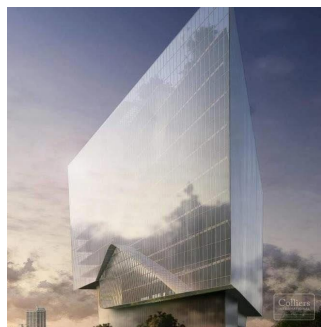

Cobertura

The Edge Office Building For Lease

Rivonia Rd, 70, 2196,

PREÇO DE ALUGUER MENSAL

\$ 398953.00

PREÇO DE VENDA

\$ 0.00

21248 qm 0 quartos 0 quartos 0 casas de banho

0 pisos 0 qm superfície terrestre 0 espaços para automóveis

Leon Schutz
 Real Estate Services Garden Route
 Oubai Golf Estate, South Africa - Hora local

27 792130099

P-Grade 4 Star Green Rating office space available soon within the prime Sandton location. For more information on this property or properties in the area, contact one of our consultants. Features -Close to all amenities -4 Star Green Rating