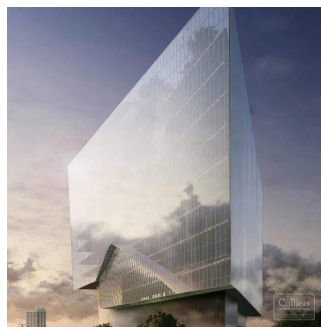

Cobertura

The Edge Office Building For Lease

Rivonia Rd, 70, 2196,

PREÇO DE ALUGUER MENSAL

USD 398953.00

PREÇO DE VENDA

USD 0.00

21248 qm 0 quartos 0 quartos 0 casas de banho

0 pisos 0 qm superfície terrestre 0 espaços para automóveis

Leon Schutz
 Real Estate Services Garden Route
 Oubai Golf Estate, South Africa - Hora local

📞 27 792130099

P-Grade 4 Star Green Rating office space available soon within the prime Sandton location. For more information on this property or properties in the area, contact one of our consultants. Features -Close to all amenities -4 Star Green Rating