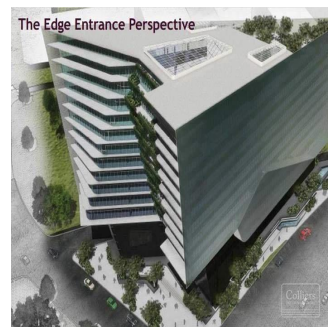

Cobertura

The Edge Office Building For Lease

Rivonia Rd, 70, 2196,

PREÇO DE ALUGUER MENSAL

\$ 398953.00

PREÇO DE VENDA

\$ 0.00

21248 qm 0 quartos 0 quartos 0 casas de banho

0 pisos 0 qm superfície terrestre 0 espaços para automóveis

Leon Schutz
 Real Estate Services Garden Route
 Oubai Golf Estate, South Africa - Hora local

27 792130099

P-Grade 4 Star Green Rating office space available soon within the prime Sandton location. For more information on this property or properties in the area, contact one of our consultants. Features -Close to all amenities -4 Star Green Rating