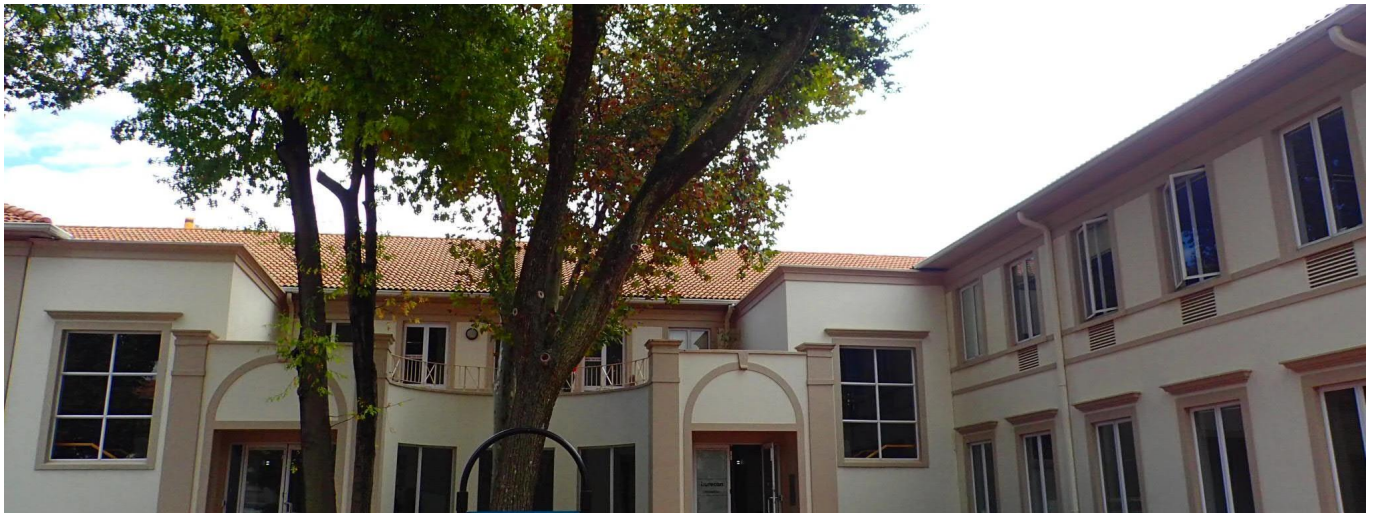

Cobertura

Prime Office Building For Lease In Hunts End Office Park

Espanha, Catalunha, Barcelona, , , 2196,

- 500 qm
- 0 quartos
- 0 quartos
- 0 casas de banho
- 0 pisos
- 0 qm superfície terrestre
- 0 espaços para automóveis

Leon Schutz

Real Estate Services Garden Route
Oubai Golf Estate, South Africa - Hora local

27 792130099

FOR LEASE Prime Office Building situated in Hunts End Office Park in Wierda Valley, within close proximity to Sandton City, Sandton Gautrain and other amenities