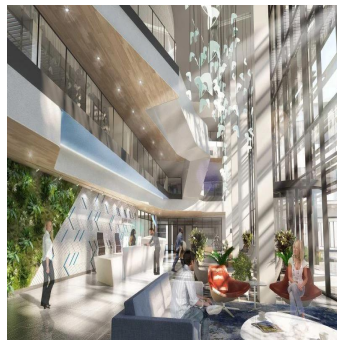

0 pisos 0 qm superfície terrestre 0 espaços para automóveis

Leon Schutz
 Real Estate Services Garden Route
 Oubai Golf Estate, South Africa - Hora local

[27 792130099](tel:27792130099)

Knightsbridge Development is a redevelopment based in Bryanston, Johannesburg. This prime located office development will boast 29,352sqm in terms of GLA office space. Office | For Lease: 300 - 7,000 m² Net \$9.9 -11.2/m²