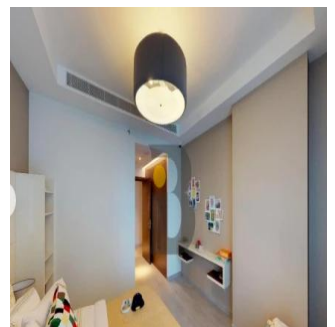

# Luxury 1 Br Apartment Imperial Avenue Downtown

África do Sul, Gauteng, Joanesburgo, Burj Khalifa Blvd, , ,

PREÇO DE VENDA

**USD 1555000.00**

🏠 876 qft    🛏️ 0 quartos    🛏️ 1 quartos    🚿 2 casas de banho

🏗️ 2 pisos    📏 2 qft superfície terrestre    📄 2 espaços para automóveis

**New Agent Happy**  
New User To Company Test  
United States - Hora local

📞 54 23534346

1 Bed apartment High rise , Burj Khalifa view & canal view High quality interior finishing & flooring Fully fitted kitchen with white goods Fully fitted wardrobes Floor to ceiling glass windows for downtown view Good size washrooms Big balcony car parking Infinity swimming pool Gym, Jacuzzi