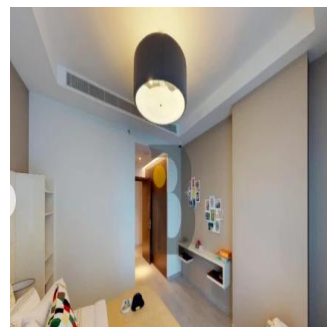

Cobertura

Luxury 1 Br Apartment Imperial Avenue Downtown

África do Sul, Gauteng, Joanesburgo, Burj Khalifa Blvd, , ,

PREÇO DE VENDA

\$ 1555000.00

🏠 876 qft 🛏️ 0 quartos 🛏️ 1 quartos 🚿 2 casas de banho

🏗️ 2 pisos 📏 2 qft superfície terrestre 📏 2 espaços para automóveis

New Agent Happy
New User To Company Test
United States - Hora local

📞 54 23534346

1 Bed apartment High rise , Burj Khalifa view & canal view High quality interior finishing & flooring Fully fitted kitchen with white goods Fully fitted wardrobes Floor to ceiling glass windows for downtown view Good size washrooms Big balcony car parking Infinity swimming pool Gym, Jacuzzi

Dispon?vel Em: 01.01.1970

Ch?o: 4 Pavimentos: 4 Ano De Constru??o: 2017 Espa?os Para Autom?veis: 4 Ano De Constru??o: 2017 Tipo: Escrit?rio

Imperial Avenue Downtown the most luxurious project in Burj Khalifa vicinity. Developer Shapoorji properties.