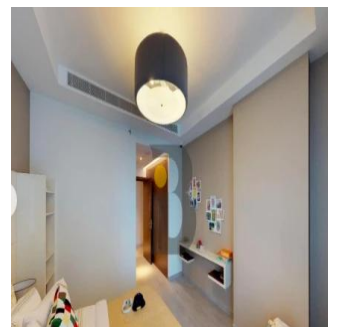

🏗️ 2 pisos    📏 2 qft superfície terrestre    📏 2 espaços para automóveis

**New Agent Happy**

New User To Company Test

, United States - Hora local

54 23534346

1 Bed apartment High rise , Burj Khalifa view & canal view High quality interior finishing & flooring Fully fitted kitchen with white goods Fully fitted wardrobes Floor to ceiling glass windows for downtown view Good size washrooms Big balcony car parking Infinity swimming pool Gym, Jacuzzi