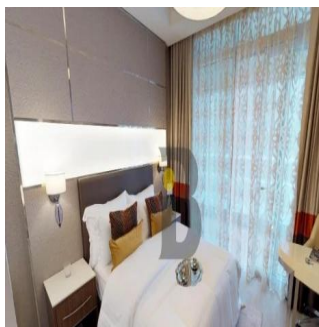

# Luxury 1 Br Apartment Imperial Avenue Downtown

África do Sul, Gauteng, Joanesburgo, Burj Khalifa Blvd, , ,

PREÇO DE VENDA

**USD 1555000.00**

🏠 876 qft    🛏️ 0 quartos    🛏️ 1 quartos    🚿 2 casas de banho

🏗️ 2 pisos    📏 2 qft superfície terrestre    📏 2 espaços para automóveis

**New Agent Happy**

New User To Company Test

, United States - Hora local

54 23534346

1 Bed apartment High rise , Burj Khalifa view & canal view High quality interior finishing & flooring Fully fitted kitchen with white goods Fully fitted wardrobes Floor to ceiling glass windows for downtown view Good size washrooms Big balcony car parking Infinity swimming pool Gym, Jacuzzi