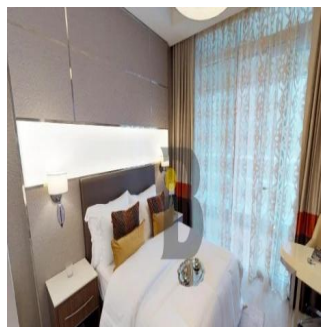

Cobertura

Luxury 1 Br Apartment Imperial Avenue Downtown

África do Sul, Gauteng, Joanesburgo, Burj Khalifa Blvd, , ,

PREÇO DE VENDA

\$ 1555000.00

🏠 876 qft 🛏️ 0 quartos 🛏️ 1 quartos 🚿 2 casas de banho

🏗️ 2 pisos 📏 2 qft superfície terrestre 📏 2 espaços para automóveis

New Agent Happy
New User To Company Test
United States - Hora local

📞 54 23534346

1 Bed apartment High rise , Burj Khalifa view & canal view High quality interior finishing & flooring Fully fitted kitchen with white goods Fully fitted wardrobes Floor to ceiling glass windows for downtown view Good size washrooms Big balcony car parking Infinity swimming pool Gym, Jacuzzi