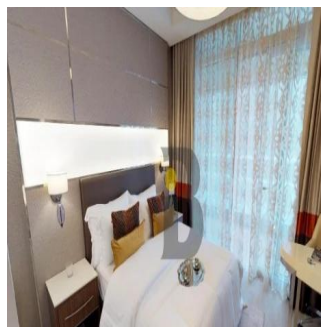

# Luxury 1 Br Apartment Imperial Avenue Downtown

África do Sul, Gauteng, Joanesburgo, Burj Khalifa Blvd, , ,

PREÇO DE VENDA

**USD 1555000.00**

🏠 876 qft    🛏️ 0 quartos    🛏️ 1 quartos    🚿 2 casas de banho

🏗️ 2 pisos    📏 2 qft superfície terrestre    📄 2 espaços para automóveis

**New Agent Happy**  
New User To Company Test  
United States - Hora local

📞 54 23534346

1 Bed apartment High rise , Burj Khalifa view & canal view High quality interior finishing & flooring Fully fitted kitchen with white goods Fully fitted wardrobes Floor to ceiling glass windows for downtown view Good size washrooms Big balcony car parking Infinity swimming pool Gym, Jacuzzi