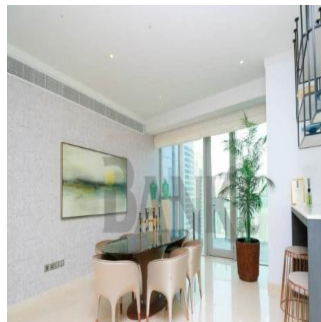

Full Panoramic Views of the Marina, Emirates Golf Course and Emirates Hills. .

Dispon?vel Em: 01.01.1970

Ch?o: 4

Pavimentos: 4

Ano De Constru??o: 2017

Espa?os Para Autom?veis: 4

Ano De Constru??o: 2017

Tipo: Escritório