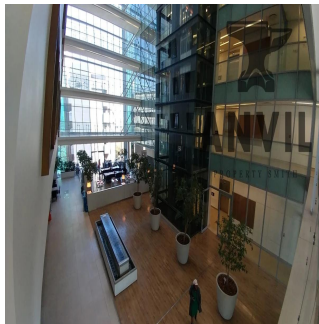

Jessica Oosthuizen
Space Online Group
Johannesburg, South Africa - Hora local

27 72 781 1878

1 Protea Place is a new commercial office building situated in the heart of Sandton CBD. This first class office building is suitably located near the Gautrain & BRT Stations as well as Benmore Gardens Shopping Centre. First floor office space in an ideal location in the heart of Sandton. Just around the corner from 24 Central, and the "Banking Node" of Sandton.