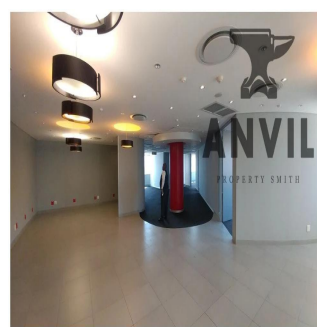

0 pisos 0 qm superfície terrestre 0 espaços para automóveis

Jessica Oosthuizen

Space Online Group

Johannesburg, South Africa - Hora local

27 72 781 1878

1 Protea Place is a new commercial office building situated in the heart of Sandton CBD. This first class office building is suitably located near the Gautrain & BRT Stations as well as Benmore Gardens Shopping Centre. First floor office space in an ideal location in the heart of Sandton. Just around the corner from 24 Central, and the "Banking Node" of Sandton.