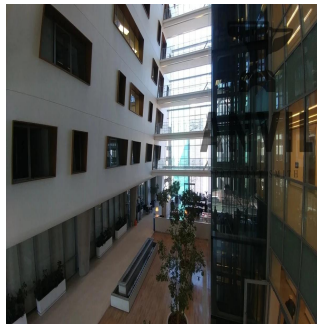

Jessica Oosthuizen
Space Online Group
Johannesburg, South Africa - Hora local

27 72 781 1878

1 Protea Place is a new commercial office building situated in the heart of Sandton CBD. This first class office building is suitably located near the Gautrain & BRT Stations as well as Benmore Gardens Shopping Centre. First floor office space in an ideal location in the heart of Sandton. Just around the corner from 24 Central, and the "Banking Node" of Sandton.