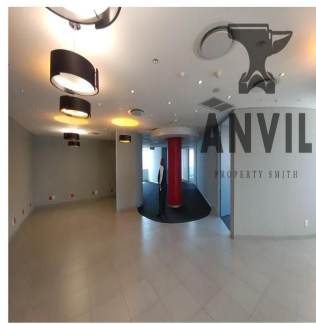

Jessica Oosthuizen
Space Online Group
Johannesburg, South Africa - Hora local

27 72 781 1878

1 Protea Place is a new commercial office building situated in the heart of Sandton CBD. This first class office building is suitably located near the Gautrain & BRT Stations as well as Benmore Gardens Shopping Centre. First floor office space in an ideal location in the heart of Sandton. Just around the corner from 24 Central, and the "Banking Node" of Sandton.