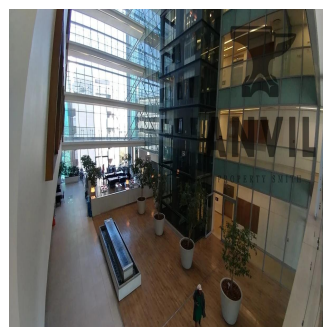

0 pisos 0 qm superfície terrestre 0 espaços para automóveis

Jessica Oosthuizen

Space Online Group

Johannesburg, South Africa - Hora local

27 72 781 1878

1 Protea Place is a new commercial office building situated in the heart of Sandton CBD. This first class office building is suitably located near the Gautrain & BRT Stations as well as Benmore Gardens Shopping Centre. First floor office space in an ideal location in the heart of Sandton. Just around the corner from 24 Central, and the "Banking Node" of Sandton.