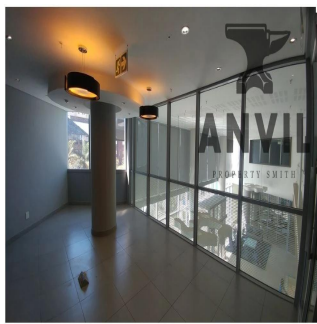

Jessica Oosthuizen
Space Online Group
Johannesburg, South Africa - Hora local

27 72 781 1878

1 Protea Place is a new commercial office building situated in the heart of Sandton CBD. This first class office building is suitably located near the Gautrain & BRT Stations as well as Benmore Gardens Shopping Centre. First floor office space in an ideal location in the heart of Sandton. Just around the corner from 24 Central, and the "Banking Node" of Sandton.