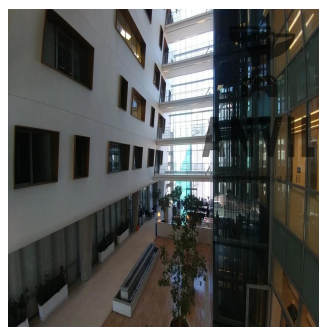

0 pisos 0 qm superfície terrestre 0 espaços para automóveis

Jessica Oosthuizen

Space Online Group

Johannesburg, South Africa - Hora local

27 72 781 1878

1 Protea Place is a new commercial office building situated in the heart of Sandton CBD. This first class office building is suitably located near the Gautrain & BRT Stations as well as Benmore Gardens Shopping Centre. First floor office space in an ideal location in the heart of Sandton. Just around the corner from 24 Central, and the "Banking Node" of Sandton.