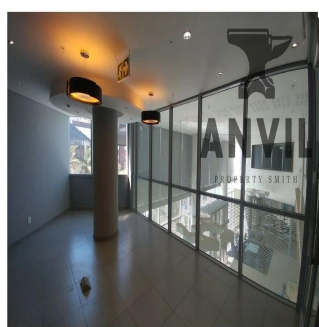

0 pisos 0 qm superfície terrestre 0 espaços para automóveis

Jessica Oosthuizen

Space Online Group

Johannesburg, South Africa - Hora local

27 72 781 1878

1 Protea Place is a new commercial office building situated in the heart of Sandton CBD. This first class office building is suitably located near the Gautrain & BRT Stations as well as Benmore Gardens Shopping Centre. First floor office space in an ideal location in the heart of Sandton. Just around the corner from 24 Central, and the "Banking Node" of Sandton.