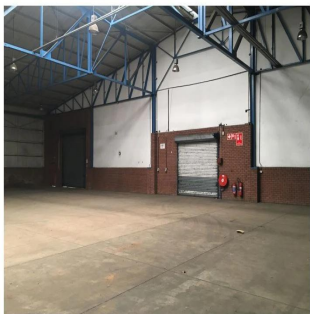

🏗️ 0 pisos 📏 0 qm superfície terrestre 🚗 0 espaços para automóveis

Llave Bienes Raices
Llave Bienes Raices
Ciudad de México, Mexico - Hora local

+52 55 5350 1150

POMONA PRIME WAREHOUSE LOCATED ON POMONA ROAD CLOSE TO OR TAMBO Prime located warehouse close to R21 and on Pomona Rd with access to other main arterial roads Factory consists of 1124 sqm Dispatch office on factory floor Dispatch door access onto ramped loading platform Air conditioned office Natural light Extra 94 sqm Cold room included if required 24 hour security Paved yard of 675 sqm Additional 300 sqm of yard available if required.