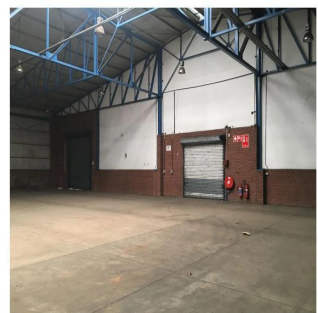

0 pisos 0 qm superfície terrestre 0 espaços para automóveis

Llave Bienes Raices
Llave Bienes Raices
Ciudad de México, Mexico - Hora local

+52 55 5350 1150

POMONA PRIME WAREHOUSE LOCATED ON POMONA ROAD CLOSE TO OR TAMBO Prime located warehouse close to R21 and on Pomona Rd with access to other main arterial roads Factory consists of 1124 sqm Dispatch office on factory floor Dispatch door access onto ramped loading platform Air conditioned office Natural light Extra 94 sqm Cold room included if required 24 hour security Paved yard of 675 sqm Additional 300 sqm of yard available if required.