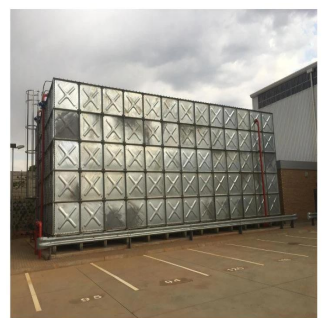

0 pisos 0 qm superfície terrestre 0 espaços para automóveis

Llave Bienes Raices
Llave Bienes Raices
Ciudad de México, Mexico - Hora local

+52 55 5350 1150

NEW STATE OF THE ART LOGISTIC WAREHOUSE POMONA Warehouse 3874 sqm Office on two floors 487 sqm Separate ladies and gents toilets and separate handicapped facility as well. Balconies and foyer as well as wheel chair friendly access to building 3 x dock levelers with 6 m roller doors state of the art fire detection system and sprinkler system. turning circle for large trucks and ample parking 24 hour security