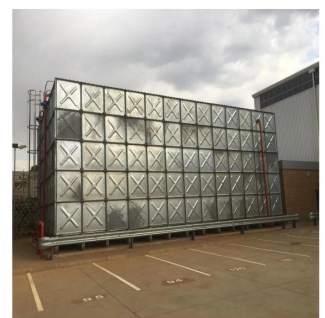

0 pisos 0 qm superfície terrestre 0 espaços para automóveis

Llave Bienes Raices

Llave Bienes Raices

Ciudad de México, Mexico - Hora local

+52 55 5350 1150

NEW STATE OF THE ART LOGISTIC WAREHOUSE POMONA Warehouse 3874 sqm Office on two floors 487 sqm Separate ladies and gents toilets and separate handicapped facility as well. Balconies and foyer as well as wheel chair friendly access to building 3 x dock levelers with 6 m roller doors state of the art fire detection system and sprinkler system. turning circle for large trucks and ample parking 24 hour security