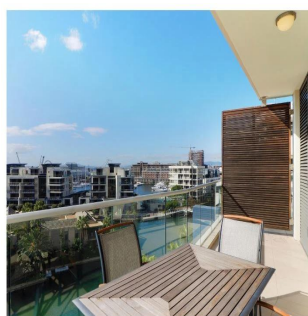

## 2 Bedroom Apartment For Rent In An Exclusive Estate In Waterfront

África do Sul, Cabo Ocidental, Cidade do Cabo, , , 8001,

PREÇO DE ALUGUER MENSAL

**USD 4200.00**

PREÇO DE VENDA

**USD 0.00**

🏠 146 qm    🛏️ 4 quartos    🚗 2 quartos    🚿 2 casas de banho

🏠 2 pisos    📏 2 qm superfície terrestre    📏 2 espaços para automóveis

**Johannes Lategan**

Village N Life Realty

Cape Town, South Africa - Hora local

+27 825541741

GEM OF JULIETTE This stylish gem is situated in the heart of the exclusive Marina Estate. The unit is elevated with phenomenal views and comes with an open plan kitchen, living/dining area which leads onto a spacious balcony with awesome majestic views. Both en-suite bedrooms opens on to the balcony area. The estate is within walking distance of the famous V&A Waterfront which, has a wide selection of restaurants and entertainment. The Waterfront Marina offers access to 5 communal pools; gymnasium and 24/7 security.