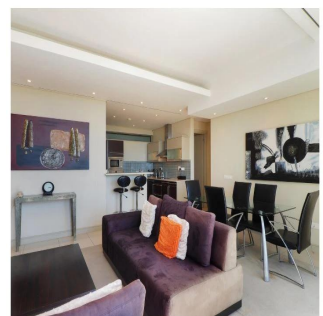

## 2 Bedroom Apartment For Rent In An Exclusive Estate In Waterfront

África do Sul, Cabo Ocidental, Cidade do Cabo, , , 8001,

PREÇO DE ALUGUER MENSAL

**USD 4200.00**

PREÇO DE VENDA

**USD 0.00**

🏠 146 qm    🛏️ 4 quartos    🚗 2 quartos    🚿 2 casas de banho

🏠 2 pisos    📏 2 qm superfície terrestre    📏 2 espaços para automóveis

**Johannes Lategan**

Village N Life Realty

Cape Town, South Africa - Hora local

+27 825541741

GEM OF JULIETTE This stylish gem is situated in the heart of the exclusive Marina Estate. The unit is elevated with phenomenal views and comes with an open plan kitchen, living/dining area which leads onto a spacious balcony with awesome majestic views. Both en-suite bedrooms opens on to the balcony area. The estate is within walking distance of the famous V&A Waterfront which, has a wide selection of restaurants and entertainment. The Waterfront Marina offers access to 5 communal pools; gymnasium and 24/7 security.