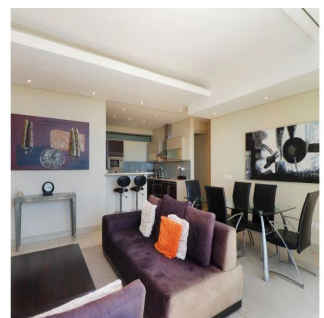

## 2 Bedroom Apartment For Rent In An Exclusive Estate In Waterfront

África do Sul, Cabo Ocidental, Cidade do Cabo, , , 8001,

PREÇO DE ALUGUER MENSAL

**\$ 4200.00**

PREÇO DE VENDA

**\$ 0.00**

🏠 146 qm    🛏️ 4 quartos    🚗 2 quartos    🚿 2 casas de banho

🏠 2 pisos    📏 2 qm superfície terrestre    📏 2 espaços para automóveis

**Johannes Lategan**

Village N Life Realty

Cape Town, South Africa - Hora local

+27 825541741

GEM OF JULIETTE This stylish gem is situated in the heart of the exclusive Marina Estate. The unit is elevated with phenomenal views and comes with an open plan kitchen, living/dining area which leads onto a spacious balcony with awesome majestic views. Both en-suite bedrooms opens on to the balcony area. The estate is within walking distance of the famous V&A Waterfront which, has a wide selection of restaurants and entertainment. The Waterfront Marina offers access to 5 communal pools; gymnasium and 24/7 security.