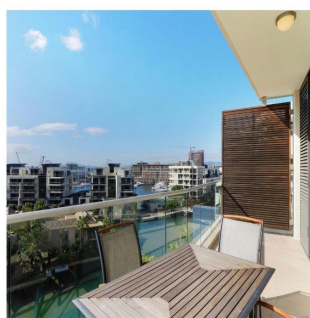

## 2 Bedroom Apartment For Rent In An Exclusive Estate In Waterfront

África do Sul, Cabo Ocidental, Cidade do Cabo, , , 8001,

PREÇO DE ALUGUER MENSAL

**\$ 4200.00**

PREÇO DE VENDA

**\$ 0.00**

🏠 146 qm    🛏️ 4 quartos    🚗 2 quartos    🚿 2 casas de banho

🏠 2 pisos    📏 2 qm superfície terrestre    📏 2 espaços para automóveis

**Johannes Lategan**

Village N Life Realty

Cape Town, South Africa - Hora local

+27 825541741

GEM OF JULIETTE This stylish gem is situated in the heart of the exclusive Marina Estate. The unit is elevated with phenomenal views and comes with an open plan kitchen, living/dining area which leads onto a spacious balcony with awesome majestic views. Both en-suite bedrooms opens on to the balcony area. The estate is within walking distance of the famous V&A Waterfront which, has a wide selection of restaurants and entertainment. The Waterfront Marina offers access to 5 communal pools; gymnasium and 24/7 security.