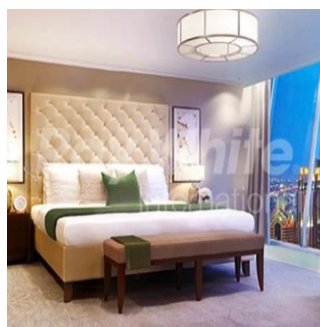

Joelle McMaster

Luxliv Property Group
Centurion, South Africa - Hora local

27 83 384 0618

A slice of luxury. Ray White International takes you inside one of the Downtown's most serene properties. 2 Bedroom plus maidsroom on high floor. Series 02 above 50th floor.