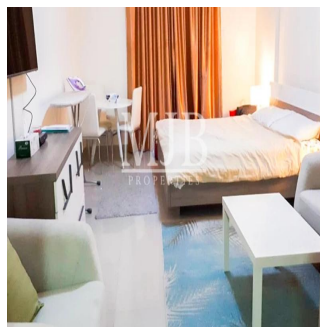

Cobertura

Spacious Studio In Plaza Residence Jvc

Maurícia, Savanne District, Bel Ombre, , ,

PREÇO DE VENDA

USD 399999.00

- 488 qft
- 0 quartos
- 1 quartos
- 1 casas de banho
- 1 pisos
- 1 qft superfície terrestre
- 1 espaços para automóveis

Pete Parker
Prkk
Vancouver, Canada - Hora local

598 3453645645

MJB Properties is pleased to offer this Spacious Studio In Plaza Residence -JVC Property Descriptions: Balcony Vacant on Transfer Basement parking for each apartment Beautiful Garden Fun Children's play areas State of Art Swimming Pool Quality Kitchen Cabinets and Wardrobes Security in the building Forebode quality finishing Spanish Style Building Studio With Nice View Famous Grocery And Laundry In Same Building

Dispon?vel Em: 01.01.1970

Ch?o: 4 Pavimentos: 4 Ano De Constru??o: 2017 Espa?os Para Autom?veis: 4 Ano De Constru??o: 2017 Tipo: Escrit?rio

Plaza Residences is situated at Jumeirah Village Circle. The residential project comes in spacious studio, one, two, three bedroom and duplexes that creates a harmonious community and recreational areas, basement parking for each apartment, gardens and many others.