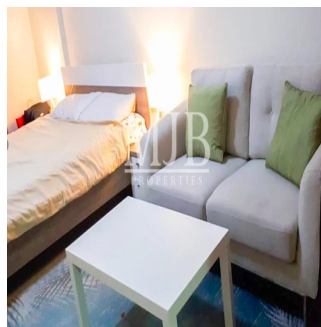

Cobertura

Spacious Studio In Plaza Residence Jvc

Maurícia, Savanne District, Bel Ombre, , ,

PREÇO DE VENDA

USD 399999.00

- 488 qft
- 0 quartos
- 1 quartos
- 1 casas de banho
- 1 pisos
- 1 qft superfície terrestre
- 1 espaços para automóveis

Pete Parker
Prkk
Vancouver, Canada - Hora local

598 3453645645

MJB Properties is pleased to offer this Spacious Studio In Plaza Residence -JVC Property Descriptions: Balcony Vacant on Transfer Basement parking for each apartment Beautiful Garden Fun Children's play areas State of Art Swimming Pool Quality Kitchen Cabinets and Wardrobes Security in the building Forebode quality finishing Spanish Style Building Studio With Nice View Famous Grocery And Laundry In Same Building

Dispon?vel Em: 01.01.1970

Ch?o: 4 Pavimentos: 4 Ano De Constru??o: 2017 Espa?os Para Autom?veis: 4 Ano De Constru??o: 2017 Tipo: Escrit?rio

Plaza Residences is situated at Jumeirah Village Circle. The residential project comes in spacious studio, one, two, three bedroom and duplexes that creates a harmonious community and recreational areas, basement parking for each apartment, gardens and many others.