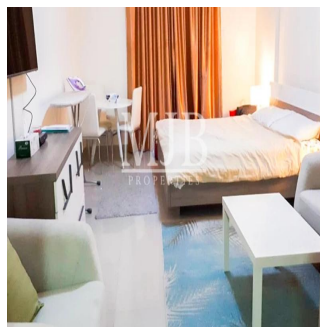

Cobertura

Spacious Studio In Plaza Residence Jvc

Maurícia, Savanne District, Bel Ombre, , ,

PREÇO DE VENDA

\$ 399999.00

- 488 qft
- 0 quartos
- 1 quartos
- 1 casas de banho
- 1 pisos
- 1 qft superfície terrestre
- 1 espaços para automóveis

Pete Parker
 Prkk
 Vancouver, Canada - Hora local

598 3453645645

MJB Properties is pleased to offer this Spacious Studio In Plaza Residence -JVC Property Descriptions: Balcony Vacant on Transfer Basement parking for each apartment Beautiful Garden Fun Children's play areas State of Art Swimming Pool Quality Kitchen Cabinets and Wardrobes Security in the building Forebode quality finishing Spanish Style Building Studio With Nice View Famous Grocery And Laundry In Same Building

Dispon?vel Em: 01.01.1970

Ch?o: 4 Pavimentos: 4 Ano De Constru??o: 2017 Espa?os Para Autom?veis: 4 Ano De Constru??o: 2017 Tipo: Escrit?rio

Plaza Residences is situated at Jumeirah Village Circle. The residential project comes in spacious studio, one, two, three bedroom and duplexes that creates a harmonious community and recreational areas, basement parking for each apartment, gardens and many others.