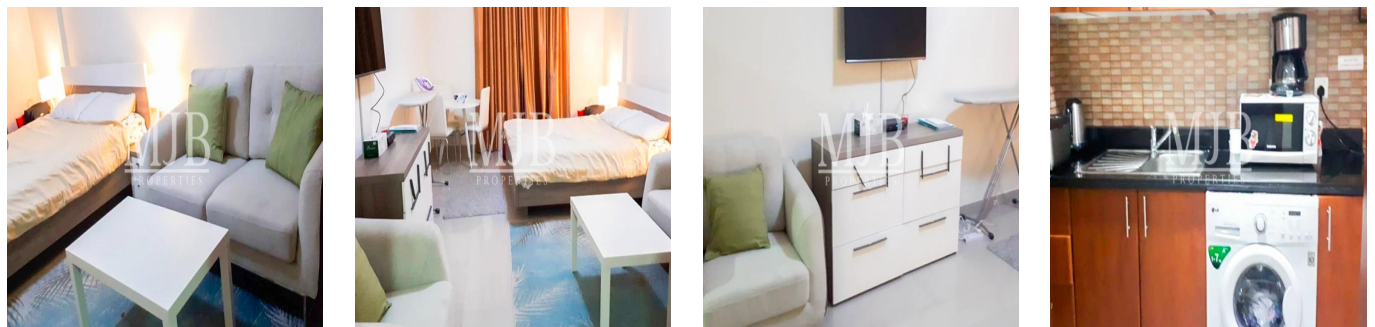

# Spacious Studio In Plaza Residence Jvc

Maurícia, Savanne District, Bel Ombre, , ,

PREÇO DE VENDA

**USD 399999.00**

- 🏠 488 qft
- 🛏️ 0 quartos
- 🛏️ 1 quartos
- 🚿 1 casas de banho
- 🏠 1 pisos
- 📏 1 qft superfície terrestre
- 🚗 1 espaços para automóveis

**Pete Parker**  
Prkk  
Vancouver, Canada - Hora local

**598 3453645645**

MJB Properties is pleased to offer this Spacious Studio In Plaza Residence -JVC Property Descriptions: Balcony Vacant on Transfer Basement parking for each apartment Beautiful Garden Fun Children's play areas State of Art Swimming Pool Quality Kitchen Cabinets and Wardrobes Security in the building Forebode quality finishing Spanish Style Building Studio With Nice View Famous Grocery And Laundry In Same Building

Dispon?vel Em: 01.01.1970

Ch?o: 4 Pavimentos: 4 Ano De Constru??o: 2017 Espa?os Para Autom?veis: 4 Ano De Constru??o: 2017 Tipo: Escrit?rio

Plaza Residences is situated at Jumeirah Village Circle. The residential project comes in spacious studio, one, two, three bedroom and duplexes that creates a harmonious community and recreational areas, basement parking for each apartment, gardens and many others.