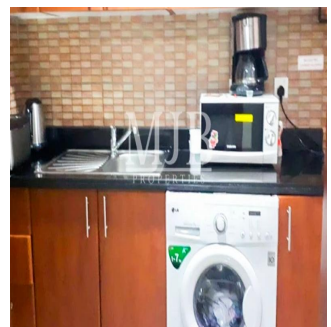

Pete Parker
 Prkk
 Vancouver, Canada - Hora local

598 3453645645

MJB Properties is pleased to offer this Spacious Studio In Plaza Residence -JVC Property Descriptions: Balcony Vacant on Transfer Basement parking for each apartment Beautiful Garden Fun Children's play areas State of Art Swimming Pool Quality Kitchen Cabinets and Wardrobes Security in the building Forebode quality finishing Spanish Style Building Studio With Nice View Famous Grocery And Laundry In Same Building