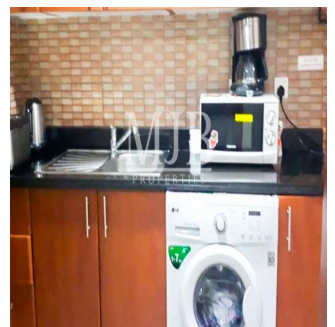

Pete Parker
Prkk
Vancouver, Canada - Hora local

598 3453645645

MJB Properties is pleased to offer this Spacious Studio In Plaza Residence -JVC Property Descriptions: Balcony Vacant on Transfer Basement parking for each apartment Beautiful Garden Fun Children's play areas State of Art Swimming Pool Quality Kitchen Cabinets and Wardrobes Security in the building Forebode quality finishing Spanish Style Building Studio With Nice View Famous Grocery And Laundry In Same Building