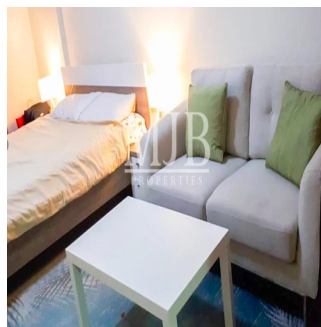

Cobertura

Spacious Studio In Plaza Residence Jvc

Maurícia, Savanne District, Bel Ombre, , ,

PREÇO DE VENDA

\$ 399999.00

- 488 qft
- 0 quartos
- 1 quartos
- 1 casas de banho
- 1 pisos
- 1 qft superfície terrestre
- 1 espaços para automóveis

Pete Parker
 Prkk
 Vancouver, Canada - Hora local

598 3453645645

MJB Properties is pleased to offer this Spacious Studio In Plaza Residence -JVC Property Descriptions: Balcony Vacant on Transfer Basement parking for each apartment Beautiful Garden Fun Children's play areas State of Art Swimming Pool Quality Kitchen Cabinets and Wardrobes Security in the building Forebode quality finishing Spanish Style Building Studio With Nice View Famous Grocery And Laundry In Same Building

Dispon?vel Em: 01.01.1970

Ch?o: 4 Pavimentos: 4 Ano De Constru??o: 2017 Espa?os Para Autom?veis: 4 Ano De Constru??o: 2017 Tipo: Escrit?rio

Plaza Residences is situated at Jumeirah Village Circle. The residential project comes in spacious studio, one, two, three bedroom and duplexes that creates a harmonious community and recreational areas, basement parking for each apartment, gardens and many others.