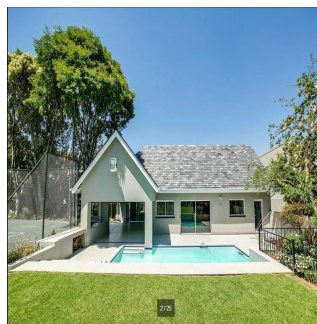

# Impressive 4 Bedroom Family House For Rent In Hyde Park

Maldivas, Soneva Jani, Hangnaameedhoo, 2nd Rd, , 2196,

PREÇO DE ALUGUER MENSAL

**\$ 5466.00**

PREÇO DE VENDA

**\$ 0.00**

**Ty Bello**

Tttytr

5 espaços para automóveis

IMPRESSIVE 4 BEDROOM FAMILY HOME Flawless design with a neutral colour palette this single storey spectacular family home offers a setting with vistas of trees and stunning landscaped garden and water features. Clean lines characterize the modern fluidity allowing easy comfortable indoor/outdoor entertaining with bar on an extensive covered patio to sparkling pool and tennis court. Modern open plan kitchen and separate scullery and pantry with top quality finishes, central island, built-in coffee machine, integrated fridge/freezer and walk in fridge. 4 bedrooms are on the east wing with sliding doors opening to the garden. The master suite has a full bathroom, double shower and walking in dressing room. Security comprises of state of the art alarm system connected to mobile devices, CCTV, high perimeter walls with electric fencing, beams and double electric gates. Double automated garage, double carport and staff accommodation. The property also has a separate complete 2 bed cottage with separate entrance. Positioned on a large stand to maximize building this property presents a rare opportunity to realize one's own trophy home. In close proximity to Hyde Park Shopping Centre and available immediately!