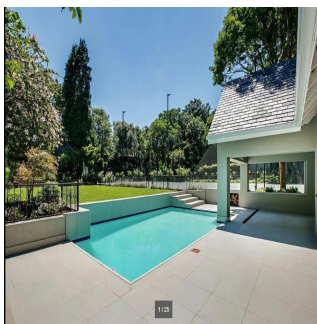

# Impressive 4 Bedroom Family House For Rent In Hyde Park

Maldivas, Soneva Jani, Hangnaameedhoo, 2nd Rd, , 2196,

PREÇO DE ALUGUER MENSAL

**\$ 5466.00**

PREÇO DE VENDA

**\$ 0.00**

**Ty Bello**

Tttytr

5 espaços para automóveis

IMPRESSIVE 4 BEDROOM FAMILY HOME Flawless design with a neutral colour palette this single storey spectacular family home offers a setting with vistas of trees and stunning landscaped garden and water features. Clean lines characterize the modern fluidity allowing easy comfortable indoor/outdoor entertaining with bar on an extensive covered patio to sparkling pool and tennis court. Modern open plan kitchen and separate scullery and pantry with top quality finishes, central island, built-in coffee machine, integrated fridge/freezer and walk in fridge. 4 bedrooms are on the east wing with sliding doors opening to the garden. The master suite has a full bathroom, double shower and walking in dressing room. Security comprises of state of the art alarm system connected to mobile devices, CCTV, high perimeter walls with electric fencing, beams and double electric gates. Double automated garage, double carport and staff accommodation. The property also has a separate complete 2 bed cottage with separate entrance. Positioned on a large stand to maximize building this property presents a rare opportunity to realize one's own trophy home. In close proximity to Hyde Park Shopping Centre and available immediately!