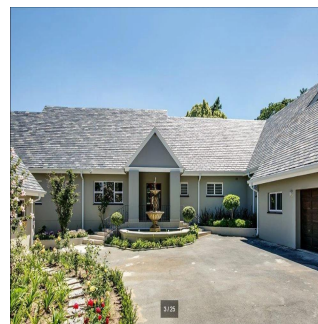

# Impressive 4 Bedroom Family House For Rent In Hyde Park

Maldivas, Soneva Jani, Hangnaameedhoo, 2nd Rd, , 2196,

PREÇO DE ALUGUER MENSAL

**\$ 5466.00**

PREÇO DE VENDA

**\$ 0.00**

**Ty Bello**

Tttytr

5 espaços para automóveis

IMPRESSIVE 4 BEDROOM FAMILY HOME Flawless design with a neutral colour palette this single storey spectacular family home offers a setting with vistas of trees and stunning landscaped garden and water features. Clean lines characterize the modern fluidity allowing easy comfortable indoor/outdoor entertaining with bar on an extensive covered patio to sparkling pool and tennis court. Modern open plan kitchen and separate scullery and pantry with top quality finishes, central island, built-in coffee machine, integrated fridge/freezer and walk in fridge. 4 bedrooms are on the east wing with sliding doors opening to the garden. The master suite has a full bathroom, double shower and walking in dressing room. Security comprises of state of the art alarm system connected to mobile devices, CCTV, high perimeter walls with electric fencing, beams and double electric gates. Double automated garage, double carport and staff accommodation. The property also has a separate complete 2 bed cottage with separate entrance. Positioned on a large stand to maximize building this property presents a rare opportunity to realize one's own trophy home. In close proximity to Hyde Park Shopping Centre and available immediately!