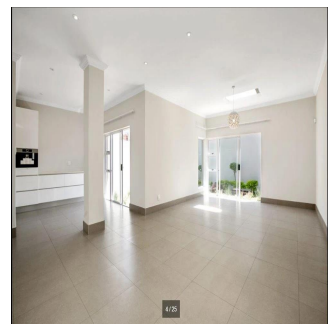

5 espaços para automóveis

IMPRESSIVE 4 BEDROOM FAMILY HOME Flawless design with a neutral colour palette this single storey spectacular family home offers a setting with vistas of trees and stunning landscaped garden and water features. Clean lines characterize the modern fluidity allowing easy comfortable indoor/outdoor entertaining with bar on an extensive covered patio to sparkling pool and tennis court. Modern open plan kitchen and separate scullery and pantry with top quality finishes, central island, built-in coffee machine, integrated fridge/freezer and walk in fridge. 4 bedrooms are on the east wing with sliding doors opening to the garden. The master suite has a full bathroom, double shower and walking in dressing room. Security comprises of state of the art alarm system connected to mobile devices, CCTV, high perimeter walls with electric fencing, beams and double electric gates. Double automated garage, double carport and staff accommodation. The property also has a separate complete 2 bed cottage with separate entrance. Positioned on a large stand to maximize building this property presents a rare opportunity to realize one's own trophy home. In close proximity to Hyde Park Shopping Centre and available immediately!