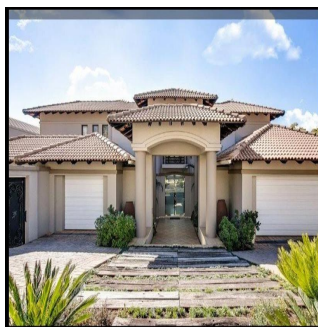

# Beautiful 4 Bedroom House For Rent In Morningside

África do Sul, Cabo Ocidental, Baía Plettenberg, W Rd S, , 2057,

PREÇO DE ALUGUER MENSAL

**USD 7279.00**

PREÇO DE VENDA

**USD 0.00**

🏠 900 qm    🏠 8 quartos    🚗 4 quartos    🚿 4 casas de banho

🏠 4 pisos    📏 4 qm superfície terrestre    📏 4 espaços para automóveis

**Ty Bello**

Tttytr

Abuja, Nigeria - Hora local

234 986543223

UNRIVALLED LIVING IN PRESTIGIOUS CLOUDS END This beautiful home is located on the largest stand in the sought after Clouds End. There are 4 well-proportioned bedrooms, with the master being a suite. There is a built in study/library downstairs and an underground basement that can be used as a cinema. Back-up generator, piped surround sound and walk in cold room complete the value proposition. Security is unrivalled with 24hr guards, dedicated car patrol in the complex, high perimeter walls with 2 meter electric fencing, CCTV, and high end alarm system. Convenience is assured with shopping and entertainment just 2 minutes away. Schools in close proximity include Crawford, St Stithians, King Davids, Redhill, Bressure House, British International School and the French School.