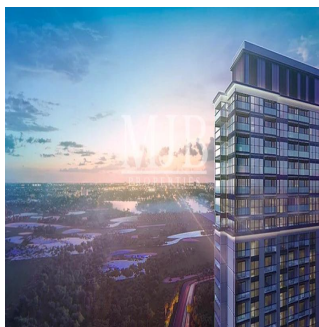

Cobertura

Luxury 2 Bedroom Apartment Sobha Creek Vistas

Espanha, Andaluzia, Atalaya Isdabe, Al Meydan Rd, 11, ,

PREÇO DE VENDA

USD 792000.00

792 qft 0 quartos 1 quartos 1 casas de banho

1 pisos 1 qft superfície terrestre 1 espaços para automóveis

Pete Parker

Prkk

Vancouver, Canada - Hora local

598 3453645645

MMJB Properties proudly offer you this world class Sobha Signature quality luxury apartments in the heart of MBR City; Sobha Creek Vistas. The project promises unobstructed panoramic views of iconic landmarks in the vicinity of the project, especially enjoyable from the highest perches of Creek Vistas. 1 and 2 bedroom apartments featuring amenities that will leave residents comfortable and relaxed throughout the day. With spacious balconies and floor-to-ceiling windows that offer the best views of the city, Through world-class finishing, smart layouts, state-of-the-art kitchens, elegantly accented bathrooms, parking space, 24-hour security, card-controlled access and a drop-off driveway entry.