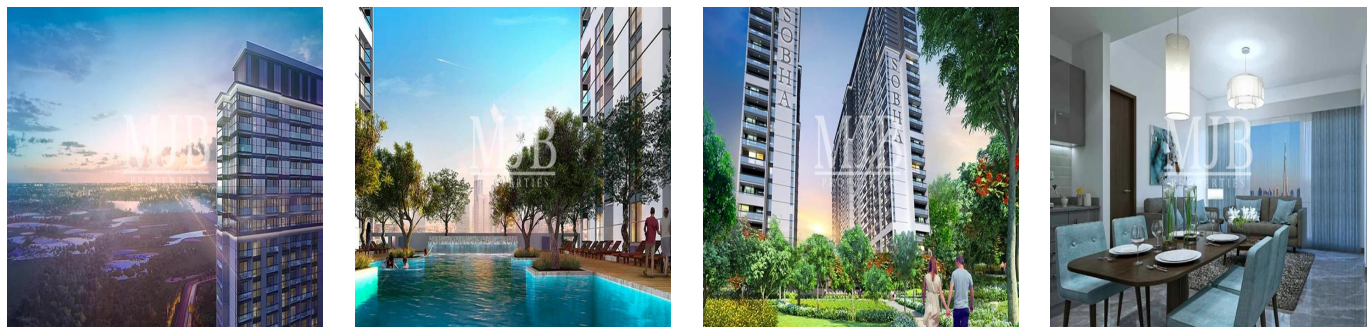

Cobertura

Luxury 2 Bedroom Apartment Sobha Creek Vistas

Espanha, Andaluzia, Atalaya Isdabe, Al Meydan Rd, 11, ,

PREÇO DE VENDA

\$ 792000.00

792 qft 0 quartos 1 quartos 1 casas de banho

1 pisos 1 qft superfície terrestre 1 espaços para automóveis

Pete Parker
 Prkk
 Vancouver, Canada - Hora local

[598 3453645645](tel:5983453645645)

MMJB Properties proudly offer you this world class Sobha Signature quality luxury apartments in the heart of MBR City; Sobha Creek Vistas. The project promises unobstructed panoramic views of iconic landmarks in the vicinity of the project, especially enjoyable from the highest perches of Creek Vistas. 1 and 2 bedroom apartments featuring amenities that will leave residents comfortable and relaxed throughout the day. With spacious balconies and floor-to-ceiling windows that offer the best views of the city, Through world-class finishing, smart layouts, state-of-the-art kitchens, elegantly accented bathrooms, parking space, 24-hour security, card-controlled access and a drop-off driveway entry.