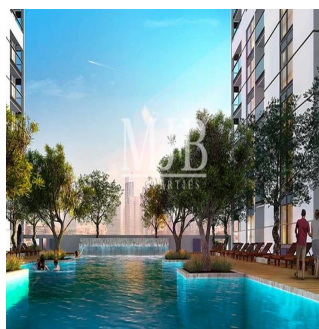

Cobertura

Luxury 2 Bedroom Apartment Sobha Creek Vistas

Espanha, Andaluzia, Atalaya Isdabe, Al Meydan Rd, 11, ,

PREÇO DE VENDA

USD 792000.00

792 qft 0 quartos 1 quartos 1 casas de banho

1 pisos 1 qft superfície terrestre 1 espaços para automóveis

Pete Parker
 Prkk
 Vancouver, Canada - Hora local

598 3453645645

MMJB Properties proudly offer you this world class Sobha Signature quality luxury apartments in the heart of MBR City; Sobha Creek Vistas. The project promises unobstructed panoramic views of iconic landmarks in the vicinity of the project, especially enjoyable from the highest perches of Creek Vistas. 1 and 2 bedroom apartments featuring amenities that will leave residents comfortable and relaxed throughout the day. With spacious balconies and floor-to-ceiling windows that offer the best views of the city, Through world-class finishing, smart layouts, state-of-the-art kitchens, elegantly accented bathrooms, parking space, 24-hour security, card-controlled access and a drop-off driveway entry.