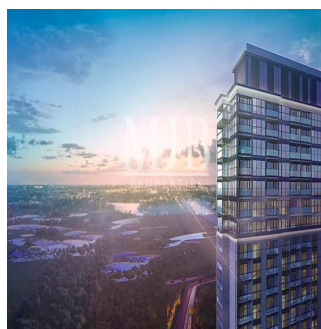

Cobertura

Luxury 2 Bedroom Apartment Sobha Creek Vistas

Espanha, Andaluzia, Atalaya Isdabe, Al Meydan Rd, 11, ,

PREÇO DE VENDA

USD 792000.00

792 qft 0 quartos 1 quartos 1 casas de banho

1 pisos 1 qft superfície terrestre 1 espaços para automóveis

Pete Parker
 Prkk
 Vancouver, Canada - Hora local

598 3453645645

MMJB Properties proudly offer you this world class Sobha Signature quality luxury apartments in the heart of MBR City; Sobha Creek Vistas. The project promises unobstructed panoramic views of iconic landmarks in the vicinity of the project, especially enjoyable from the highest perches of Creek Vistas. 1 and 2 bedroom apartments featuring amenities that will leave residents comfortable and relaxed throughout the day. With spacious balconies and floor-to-ceiling windows that offer the best views of the city, Through world-class finishing, smart layouts, state-of-the-art kitchens, elegantly accented bathrooms, parking space, 24-hour security, card-controlled access and a drop-off driveway entry.