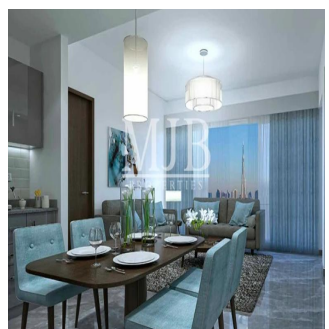

Cobertura

Luxury 2 Bedroom Apartment Sobha Creek Vistas

Espanha, Andaluzia, Atalaya Isdabe, Al Meydan Rd, 11, ,

PREÇO DE VENDA

USD 792000.00

792 qft 0 quartos 1 quartos 1 casas de banho

1 pisos 1 qft superfície terrestre 1 espaços para automóveis

Pete Parker
 Prkk
 Vancouver, Canada - Hora local

598 3453645645

MMJB Properties proudly offer you this world class Sobha Signature quality luxury apartments in the heart of MBR City; Sobha Creek Vistas. The project promises unobstructed panoramic views of iconic landmarks in the vicinity of the project, especially enjoyable from the highest perches of Creek Vistas. 1 and 2 bedroom apartments featuring amenities that will leave residents comfortable and relaxed throughout the day. With spacious balconies and floor-to-ceiling windows that offer the best views of the city, Through world-class finishing, smart layouts, state-of-the-art kitchens, elegantly accented bathrooms, parking space, 24-hour security, card-controlled access and a drop-off driveway entry.