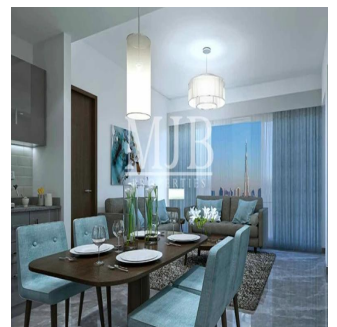

Cobertura

Luxury 2 Bedroom Apartment Sobha Creek Vistas

Espanha, Andaluzia, Atalaya Isdabe, Al Meydan Rd, 11, ,

PREÇO DE VENDA

USD 792000.00

792 qft 0 quartos 1 quartos 1 casas de banho

1 pisos 1 qft superfície terrestre 1 espaços para automóveis

Pete Parker

Prkk

Vancouver, Canada - Hora local

598 3453645645

MMJB Properties proudly offer you this world class Sobha Signature quality luxury apartments in the heart of MBR City; Sobha Creek Vistas. The project promises unobstructed panoramic views of iconic landmarks in the vicinity of the project, especially enjoyable from the highest perches of Creek Vistas. 1 and 2 bedroom apartments featuring amenities that will leave residents comfortable and relaxed throughout the day. With spacious balconies and floor-to-ceiling windows that offer the best views of the city, Through world-class finishing, smart layouts, state-of-the-art kitchens, elegantly accented bathrooms, parking space, 24-hour security, card-controlled access and a drop-off driveway entry.