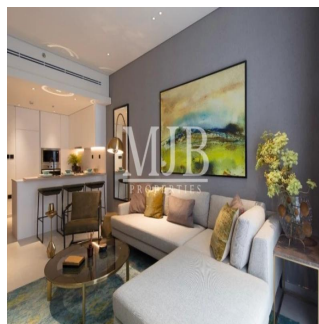

Pete Parker
Prkk
Vancouver, Canada - Hora local

598 3453645645

MJB Properties proudly presents Beverly Residence in District 13, Jumeirah Village Circle. Property Description- G+4 Building 3BR Apartment Size - 1400 sq. ft. Balcony With Kitchen White Goods Fully Fitted Soft Touch Finishing Swimming Pool Gymnasium

Dispon?vel Em: 01.01.1970

Ch?o: 4 Pavimentos: 4 Ano De Constru??o: 2017 Espa?os Para Autom?veis: 4 Ano De Constru??o: 2017 Tipo: Escrit?rio

Introducing Beverly Residence a gathering of beautiful homes at Dubai's one of the most desired destination Jumeirah Village Circle (JVC). Developer HMB Homes offering pleasantly crafted apartments in various sizes and panoramic views of lush green surroundings. Beverly Residence is situated close to the central park in JVC. Inhabitants have easy access to a number of community Amenities. The project, also offers a fabulous range of business, recreational and leisure Facilities in a serene village setting including sports grounds, a community pool and The Circle Mall featuring around 200 retail stores, a superstore and a multi-screen cinema.