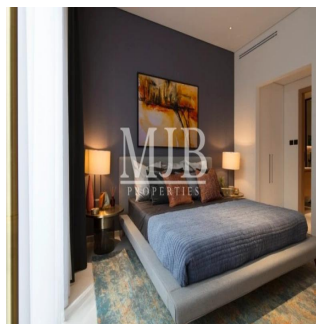

Cobertura

New 3 Bedroom Beverly Residence Jumeirah Village Circle.

Espanha, Andaluzia, Torremolinos, , , ,

PREÇO DE VENDA

USD 1259763.00

- 1400 qft
- 0 quartos
- 3 quartos
- 3 casas de banho
- 3 pisos
- 3 qft superfície terrestre
- 3 espaços para automóveis

Pete Parker
Prkk
Vancouver, Canada - Hora local

598 3453645645

MJB Properties proudly presents Beverly Residence in District 13, Jumeirah Village Circle. Property Description- G+4 Building 3BR Apartment Size - 1400 sq. ft. Balcony With Kitchen White Goods Fully Fitted Soft Touch Finishing Swimming Pool Gymnasium

Dispon?vel Em: 01.01.1970

Ch?o: 4 Pavimentos: 4 Ano De Constru??o: 2017 Espa?os Para Autom?veis: 4 Ano De Constru??o: 2017 Tipo: Escrit?rio

Introducing Beverly Residence a gathering of beautiful homes at Dubai's one of the most desired destination Jumeirah Village Circle (JVC). Developer HMB Homes offering pleasantly crafted apartments in various sizes and panoramic views of lush green surroundings. Beverly Residence is situated close to the central park in JVC. Inhabitants have easy access to a number of community Amenities. The project, also offers a fabulous range of business, recreational and leisure Facilities in a serene village setting including sports grounds, a community pool and The Circle Mall featuring around 200 retail stores, a superstore and a multi-screen cinema.