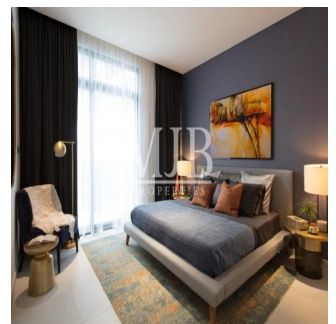

Cobertura

New 3 Bedroom Beverly Residence Jumeirah Village Circle.

Espanha, Andaluzia, Torremolinos, , , ,

PREÇO DE VENDA

USD 1259763.00

- 1400 qft
- 0 quartos
- 3 quartos
- 3 casas de banho
- 3 pisos
- 3 qft superfície terrestre
- 3 espaços para automóveis

Pete Parker
Prkk
Vancouver, Canada - Hora local

598 3453645645

MJB Properties proudly presents Beverly Residence in District 13, Jumeirah Village Circle. Property Description- G+4 Building 3BR Apartment Size - 1400 sq. ft. Balcony With Kitchen White Goods Fully Fitted Soft Touch Finishing Swimming Pool Gymnasium

Dispon?vel Em: 01.01.1970

Ch?o: 4 Pavimentos: 4 Ano De Constru??o: 2017 Espa?os Para Autom?veis: 4 Ano De Constru??o: 2017 Tipo: Escrit?rio

Introducing Beverly Residence a gathering of beautiful homes at Dubai's one of the most desired destination Jumeirah Village Circle (JVC). Developer HMB Homes offering pleasantly crafted apartments in various sizes and panoramic views of lush green surroundings. Beverly Residence is situated close to the central park in JVC. Inhabitants have easy access to a number of community Amenities. The project, also offers a fabulous range of business, recreational and leisure Facilities in a serene village setting including sports grounds, a community pool and The Circle Mall featuring around 200 retail stores, a superstore and a multi-screen cinema.