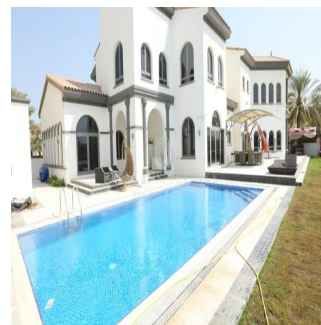

# Exclusive Signature Villas Frond K Palm Jumeirah

África do Sul, Gauteng, Sandton, , , ,

PREÇO DE VENDA

**USD 19000000.00**

🏠 7000 qft      🛏️ 1 quartos      🚗 1 quartos      🚿 1 casas de banho

🏠 1 pisos      📏 1 qft superfície terrestre      📏 1 espaços para automóveis

**Jcm Bienes Ra?ces**

Jcm Bienes Ra?ces

Naucalpan de Juárez, Mexico - Hora local

☎️ +52 55 8421 5859

Henry Wiltshire International is pleased to present this exclusive luxury villa for sale on Palm Jumeirah. This property is located halfway up the K frond on this iconic development and offers outstanding views of the Dubai Marina Skyline across the vast sea. This Signature Villa sits on a plot size of 13,400 sqft and is the most popular style due to its fantastic open layout and has been well maintained throughout. The villa is arranged over two floors and boasts five bedrooms finished with beautiful interiors, high ceilings and large windows that fill the home with natural light. The ground floor comprises a large modern kitchen and two separate dining areas along with a study overlooking the beautifully landscaped garden & swimming pool. There is a guest bedroom & ensuite with its own side entrance. The master bedroom is located on the first floor with a large balcony and their own en-suites along with the remaining three bedrooms.