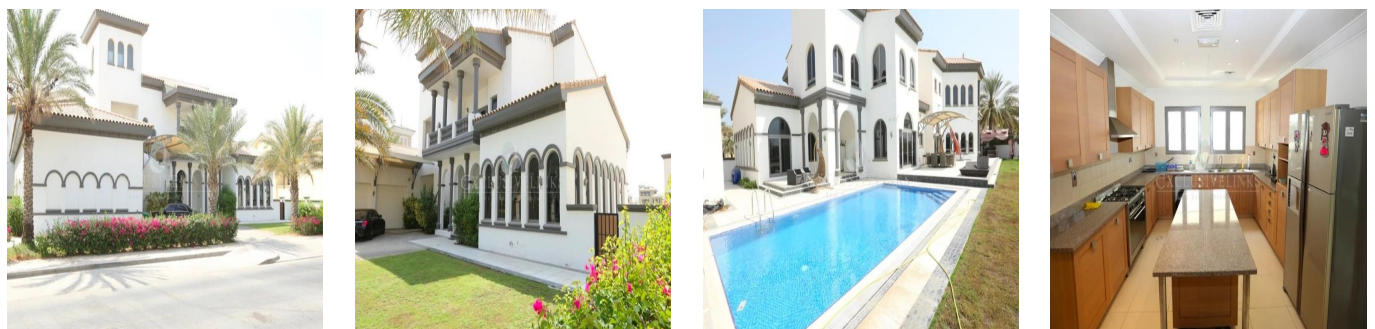

Cobertura

Exclusive Signature Villas Frond K Palm Jumeirah

África do Sul, Gauteng, Sandton, , , ,

PREÇO DE VENDA

USD 19000000.00

- 🏠 7000 qft
- 🛏️ 1 quartos
- 🚗 1 quartos
- 🚿 1 casas de banho
- 🏠 1 pisos
- 📏 1 qft superfície terrestre
- 📏 1 espaços para automóveis

Jcm Bienes Ra?ces
 Jcm Bienes Ra?ces
 Naucalpan de Juárez, Mexico - Hora local

+52 55 8421 5859

Henry Wiltshire International is pleased to present this exclusive luxury villa for sale on Palm Jumeirah. This property is located halfway up the K frond on this iconic development and offers outstanding views of the Dubai Marina Skyline across the vast sea. This Signature Villa sits on a plot size of 13,400 sqft and is the most popular style due to its fantastic open layout and has been well maintained throughout. The villa is arranged over two floors and boasts five bedrooms finished with beautiful interiors, high ceilings and large windows that fill the home with natural light. The ground floor comprises a large modern kitchen and two separate dining areas along with a study overlooking the beautifully landscaped garden & swimming pool. There is a guest bedroom & ensuite with its own side entrance. The master bedroom is located on the first floor with a large balcony and their own en-suites along with the remaining three bedrooms.