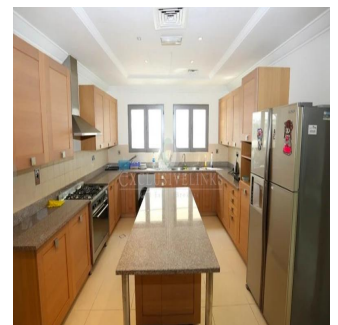

**Jcm Bienes Ra?ces**

Jcm Bienes Ra?ces

Naucalpan de Juárez, Mexico - Hora local

☎️ +52 55 8421 5859

Henry Wiltshire International is pleased to present this exclusive luxury villa for sale on Palm Jumeirah. This property is located halfway up the K frond on this iconic development and offers outstanding views of the Dubai Marina Skyline across the vast sea. This Signature Villa sits on a plot size of 13,400 sqft and is the most popular style due to its fantastic open layout and has been well maintained throughout. The villa is arranged over two floors and boasts five bedrooms finished with beautiful interiors, high ceilings and large windows that fill the home with natural light. The ground floor comprises a large modern kitchen and two separate dining areas along with a study overlooking the beautifully landscaped garden & swimming pool. There is a guest bedroom & ensuite with its own side entrance. The master bedroom is located on the first floor with a large balcony and their own en-suites along with the remaining three bedrooms.