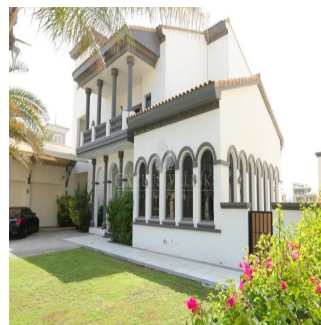

# Exclusive Signature Villas Frond K Palm Jumeirah

África do Sul, Gauteng, Sandton, , , ,

PREÇO DE VENDA

**USD 19000000.00**

🏠 7000 qft      🛏️ 1 quartos      🚗 1 quartos      🚿 1 casas de banho

🏠 1 pisos      📏 1 qft superfície terrestre      📏 1 espaços para automóveis

**Jcm Bienes Ra?ces**

Jcm Bienes Ra?ces

Naucalpan de Juárez, Mexico - Hora local

☎️ +52 55 8421 5859

Henry Wiltshire International is pleased to present this exclusive luxury villa for sale on Palm Jumeirah. This property is located halfway up the K frond on this iconic development and offers outstanding views of the Dubai Marina Skyline across the vast sea. This Signature Villa sits on a plot size of 13,400 sqft and is the most popular style due to its fantastic open layout and has been well maintained throughout. The villa is arranged over two floors and boasts five bedrooms finished with beautiful interiors, high ceilings and large windows that fill the home with natural light. The ground floor comprises a large modern kitchen and two separate dining areas along with a study overlooking the beautifully landscaped garden & swimming pool. There is a guest bedroom & ensuite with its own side entrance. The master bedroom is located on the first floor with a large balcony and their own en-suites along with the remaining three bedrooms.