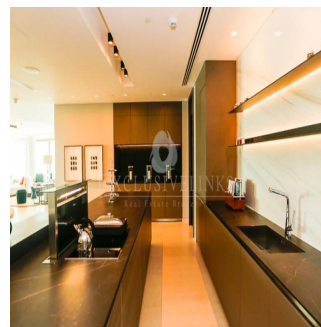

Cobertura

Mansion 1 - The Alef Residences

África do Sul, Gauteng, Germiston, , , ,

PREÇO DE VENDA

USD 70000000.00

- 13894 qft
- quartos
- 4 quartos
- 6 casas de banho
- 6 pisos
- 6 qft superfície terrestre
- 6 espaços para automóveis

Jcm Bienes Ra?ces

Jcm Bienes Ra?ces

Naucalpan de Juárez, Mexico - Hora local

+52 55 8421 5859

Henry Wiltshire International is please to present to the market Alef Residences a very unique development, with a total of 104 homes spread out over 8 different mansions with each mansion having its own private lobby and 2 elevators servicing a maximum of only 14 apartments with just 2 apartments per floor. The Alef Residences will be serviced by the five star W Hotel Palm Jumeirah that we are building right next door, owners of the Alef Residences will receive VIP access and treatment to all of the amenities in the W Hotel including also room service and housekeeping if required. The W Hotel will have 5 restaurants, 4 bars, 4 swimming pools, roof top sunset bar, gym, spa and VIP rooms that will all be available to the owners of The Henry Wiltshire International Alef Residences on Palm.