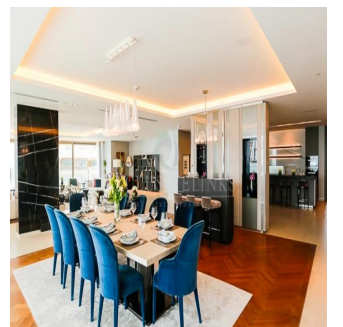

Cobertura

Mansion 1 - The Alef Residences

África do Sul, Gauteng, Germiston, , , ,

PREÇO DE VENDA

USD 70000000.00

- 13894 qft
- quartos
- 4 quartos
- 6 casas de banho
- 6 pisos
- 6 qft superfície terrestre
- 6 espaços para automóveis

Jcm Bienes Ra?ces

Jcm Bienes Ra?ces

Naucalpan de Juárez, Mexico - Hora local

+52 55 8421 5859

Henry Wiltshire International is please to present to the market Alef Residences a very unique development, with a total of 104 homes spread out over 8 different mansions with each mansion having its own private lobby and 2 elevators servicing a maximum of only 14 apartments with just 2 apartments per floor. The Alef Residences will be serviced by the five star W Hotel Palm Jumeirah that we are building right next door, owners of the Alef Residences will receive VIP access and treatment to all of the amenities in the W Hotel including also room service and housekeeping if required. The W Hotel will have 5 restaurants, 4 bars, 4 swimming pools, roof top sunset bar, gym, spa and VIP rooms that will all be available to the owners of The Henry Wiltshire International Alef Residences on Palm.