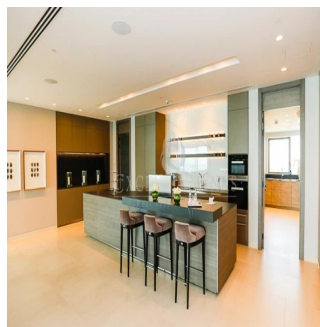

Cobertura

Mansion 1 - The Alef Residences

África do Sul, Gauteng, Germiston, , , ,

PREÇO DE VENDA

USD 70000000.00

- 13894 qft
- quartos
- 4 quartos
- 6 casas de banho
- 6 pisos
- 6 qft superfície terrestre
- 6 espaços para automóveis

Jcm Bienes Ra?ces

Jcm Bienes Ra?ces

Naucalpan de Juárez, Mexico - Hora local

+52 55 8421 5859

Henry Wiltshire International is please to present to the market Alef Residences a very unique development, with a total of 104 homes spread out over 8 different mansions with each mansion having its own private lobby and 2 elevators servicing a maximum of only 14 apartments with just 2 apartments per floor. The Alef Residences will be serviced by the five star W Hotel Palm Jumeirah that we are building right next door, owners of the Alef Residences will receive VIP access and treatment to all of the amenities in the W Hotel including also room service and housekeeping if required. The W Hotel will have 5 restaurants, 4 bars, 4 swimming pools, roof top sunset bar, gym, spa and VIP rooms that will all be available to the owners of The Henry Wiltshire International Alef Residences on Palm.