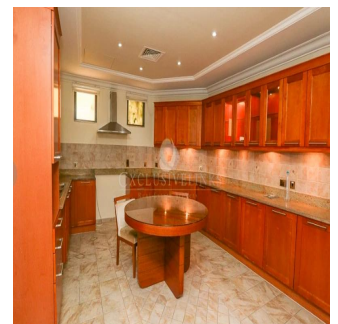

5 pisos

5 qft superfície terrestre

5 espaços para automóveis

Jcm Bienes Ra?ces

Jcm Bienes Ra?ces

Naucalpan de Juárez, Mexico - Hora local

+52 55 8421 5859

We are pleased to present this stunning Atrium Entry Garden Home for sale located on Palm Jumeirah C frond in the most desirable location securing the buyer open expansive views of the Burj Al Arab, enviable by any home owner. Offering a plot size of 7,000 sq. ft. with an internal living space of 5,000 sq. ft. this home perfectly combines luxury indoor and outdoor living .An impressive address to say the least,occupied by the first owner. This well cared for villa is arranged over two floors and offers four en-suite bedrooms The ground floor offers a modern style kitchen, and large sitting and dining areas which open onto the manicured garden and private swimming pool. All four bedrooms are situated on the first floor, one of which located to the front of the villa with a large balcony and breath-taking sea views and the master bedroom enjoying a luxurious bathroom and an expansive closet area