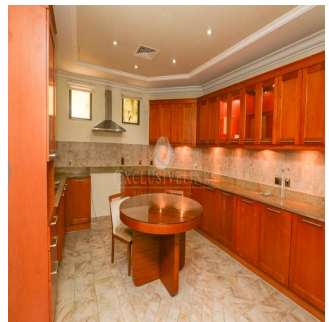

Jcm Bienes Ra?ces
 Jcm Bienes Ra?ces
 Naucalpan de Juárez, Mexico - Hora local

[+52 55 8421 5859](tel:+525584215859)

We are pleased to present this stunning Atrium Entry Garden Home for sale located on Palm Jumeirah C frond in the most desirable location securing the buyer open expansive views of the Burj Al Arab, enviable by any home owner. Offering a plot size of 7,000 sq. ft. with an internal living space of 5,000 sq. ft. this home perfectly combines luxury indoor and outdoor living .An impressive address to say the least,occupied by the first owner. This well cared for villa is arranged over two floors and offers four en-suite bedrooms The ground floor offers a modern style kitchen, and large sitting and dining areas which open onto the manicured garden and private swimming pool. All four bedrooms are situated on the first floor, one of which located to the front of the villa with a large balcony and breath-taking sea views and the master bedroom enjoying a luxurious bathroom and an expansive closet area