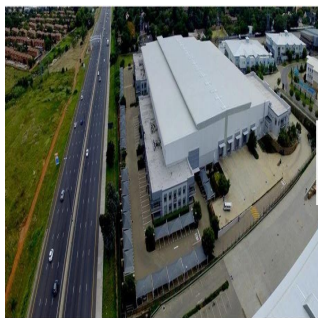

Cobertura

State Of The Art Warehouse For Sale In Linbro Park

África do Sul, Cabo Ocidental, Cidade do Cabo, , , 2090,

- 5125 qm
- quartos
- quartos
- casas de banho
- pisos
- qm superfície terrestre
- espaços para automóveis

Angelica Palacio

Provisa Grupo Inmobiliario
Playa del Carmen, Mexico - Hora local

+52 984 127 6169

HIGHWAY EXPOSURE - LINBRO PARK State of the art - A Grade Basement area of 1 273sqm can be added as warehousing/ storage space
Excellent vehicle reticulation Roller shutter doors Dock levellers Exquisite offices and warehouse Ample Parking