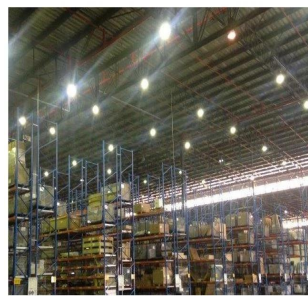

Cobertura

State Of The Art Warehouse For Sale In Linbro Park

África do Sul, Cabo Ocidental, Cidade do Cabo, , , 2090,

- 5125 qm
- quartos
- quartos
- casas de banho
- pisos
- qm superfície terrestre
- espaços para automóveis

Angelica Palacio

Provisa Grupo Inmobiliario
Playa del Carmen, Mexico - Hora local

+52 984 127 6169

HIGHWAY EXPOSURE - LINBRO PARK State of the art - A Grade Basement area of 1 273sqm can be added as warehousing/ storage space
Excellent vehicle reticulation Roller shutter doors Dock levellers Exquisite offices and warehouse Ample Parking