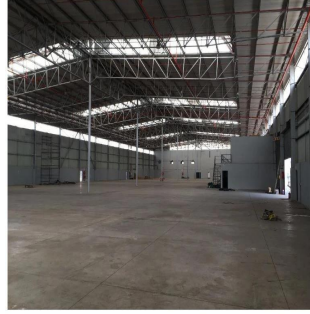

Cobertura

Prime Warehouse For Sale In Linbro Park

África do Sul, Cabo Ocidental, Baía Mossel, , , 2090,

- 8760 qm
- quartos
- quartos
- casas de banho
- pisos
- qm superfície terrestre
- espaços para automóveis

Angelica Palacio

Provisa Grupo Inmobiliario
Playa del Carmen, Mexico - Hora local

+52 984 127 6169

LINBRO PARK PROPERTY FOR SALE - PRIME POSITION WITH FREEWAY EXPOSURE Prime 'AAA' Grade property located within Linbro Business Park with excellent exposure onto the N3 Freeway. This property offers the ultimate corporate image and is an exclusive opportunity. Warehouse features excellent height. Natural light, 4 large roller shutter doors with on grade access and dock levellers. Upmarket offices with showroom/basement. Available immediately. Option to lease also. Warehouse: app 6 000 sqm Offices/showroom: 2 760 sqm